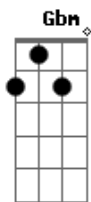

© ukulele-chords.com