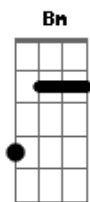

© ukulele-chords.com