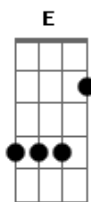

© ukulele-chords.com