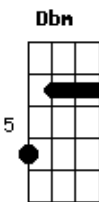

(Gbm A E Bm)

Gbm A E Bm Gbm A
 I'll always have the side
 E Bm Gbm
 All the times of hate
 A E Bm Gbm A E Bm
 All around, is this here Hey Hey Hey...

A E Bm
 You've got a running see-saw (it's me inside)
 A E Bm Gbm
 That's what I heard (it's the battle of time)
 A E Bm Gbm A E Bm
 I have always felt fine (I know, hey)
 Gbm A E Bm
 I've nothing no-one nowhere

Gbm A E Bm
 Hey Hey Hey...

Base Solo: (Gbm A E Bm Gbm)

Solo:

Acordes

© ukulele-chords.com

© ukulele-chords.com

© ukulele-chords.com

© ukulele-chords.com