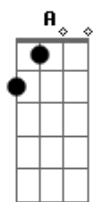

John Frusciante - The Battle Of Time

Tom: A

Gbm E
Seems to be away is peachy now
Gbm D E
Feel like may be far at all
Gbm E
I've got these clothes to deceive me
Gbm D E
I've been lost all along
Dbm D
You've got a mouth that's bigger
Dbm D
I've got a man on the side
Gbm E Bm D E
You'll see my lie

Gbm E
You've got a town to speak to
Gbm D E
You've got rented dye
Gbm E
I drive it around somewhere
Gbm D E
Before I was alive
Dbm D Dbm D
I was alive _____

Gbm E

You've got a mountain beneath you
Bm Gbm A E Bm
You're always known in archives

(Gbm A E Bm)

Gbm A E Bm Gbm A
I'll always have the side
E Bm Gbm
All the times of hate
A E Bm Gbm A E Bm
All around, is this here Hey Hey Hey...

A E Bm
You've got a running see-saw (it's me inside)
A E Bm Gbm
That's what I heard (it's the battle of time)
A E Bm Gbm A E Bm
I have always felt fine (I know, hey)
Gbm A E Bm
I've nothing no-one nowhere

Gbm A E Bm
Hey Hey Hey...

Base Solo: (Gbm A E Bm Gbm)

Solo:

Acordes