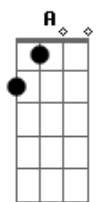

John Frusciante - The Battle Of Time

Tom: A

Gbm E
Seems to be away is peachy now
Gbm D E
Feel like may be far at all
Gbm E
I've got these clothes to deceive me
Gbm D E
I've been lost all along
Dbm D
You've got a mouth that's bigger
Dbm D
I've got a man on the side
Gbm E Bm D E
You'll see my lie

Gbm E
You've got a town to speak to
Gbm D E
You've got rented dye
Gbm E
I drive it around somewhere
Gbm D E
Before I was alive
Dbm D Dbm D
I was alive _____

Gbm E

You've got a mountain beneath you
Bm Gbm A E Bm
You're always known in archives

(Gbm A E Bm)

Gbm A E Bm Gbm A
I'll always have the side
E Bm Gbm
All the times of hate
A E Bm Gbm A E Bm
All around, is this here Hey Hey Hey...

A E Bm
You've got a running see-saw (it's me inside)
A E Bm Gbm
That's what I heard (it's the battle of time)
A E Bm Gbm A E Bm
I have always felt fine (I know, hey)
Gbm A E Bm
I've nothing no-one nowhere

Gbm A E Bm
Hey Hey Hey...

Base Solo: (Gbm A E Bm Gbm)

Solo:

Acordes

© ukulele-chords.com