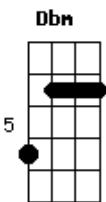

© ukulele-chords.com