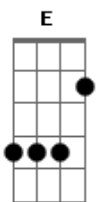

© ukulele-chords.com