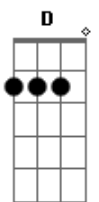

John Frusciante - The Battle Of Time

Tom: A

Gbm E
Seems to be away is peachy now
Gbm D E
Feel like may be far at all
Gbm E
I've got these clothes to deceive me
Gbm D E
I've been lost all along
Dbm D
You've got a mouth that's bigger
Dbm D
I've got a man on the side
Gbm E Bm D E
You'll see my lie

Gbm E
You've got a town to speak to
Gbm D E
You've got rented dye
Gbm E
I drive it around somewhere
Gbm D E
Before I was alive
Dbm D Dbm D
I was alive _____

Gbm E

You've got a mountain beneath you
Bm Gbm A E Bm
You're always known in archives

(Gbm A E Bm)

Gbm A E Bm Gbm A
I'll always have the side
E Bm Gbm
All the times of hate
A E Bm Gbm A E Bm
All around, is this here Hey Hey Hey...

A E Bm
You've got a running see-saw (it's me inside)
A E Bm Gbm
That's what I heard (it's the battle of time)
A E Bm Gbm A E Bm
I have always felt fine (I know, hey)
Gbm A E Bm
I've nothing no-one nowhere

Gbm A E Bm
Hey Hey Hey...

Base Solo: (Gbm A E Bm Gbm)

Solo:

Acordes

© ukulele-chords.com

© ukulele-chords.com

© ukulele-chords.com

© ukulele-chords.com

© ukulele-chords.com

© ukulele-chords.com