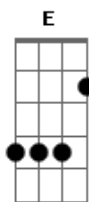

John Frusciante - The Battle Of Time

Tom: A

Gbm E
 Seems to be away is peachy now
 Gbm D E
 Feel like may be far at all
 Gbm E
 I've got these clothes to deceive me
 Gbm D E
 I've been lost all along
 Dbm D
 You've got a mouth that's bigger
 Dbm D
 I've got a man on the side
 Gbm E Bm D E
 You'll see my lie

Gbm E
 You've got a town to speak to
 Gbm D E
 You've got rented dye
 Gbm E
 I drive it around somewhere
 Gbm D E
 Before I was alive
 Dbm D Dbm D
 I was alive _____

Gbm E

You've got a mountain beneath you
 Bm Gbm A E Bm
 You're always known in archives

(Gbm A E Bm)

Gbm A E Bm Gbm A
 I'll always have the side
 E Bm Gbm
 All the times of hate
 A E Bm Gbm A E Bm
 All around, is this here Hey Hey Hey...

A E Bm
 You've got a running see-saw (it's me inside)
 A E Bm Gbm
 That's what I heard (it's the battle of time)
 A E Bm Gbm A E Bm
 I have always felt fine (I know, hey)
 Gbm A E Bm
 I've nothing no-one nowhere

Gbm A E Bm
 Hey Hey Hey...

Base Solo: (Gbm A E Bm Gbm)

Solo:

Acordes

© ukulele-chords.com

© ukulele-chords.com

© ukulele-chords.com

© ukulele-chords.com