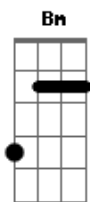

© ukulele-chords.com