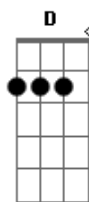

(Gbm A E Bm)

Gbm A E Bm Gbm A
 I'll always have the side
 E Bm Gbm
 All the times of hate
 A E Bm Gbm A E Bm
 All around, is this here Hey Hey Hey...

A E Bm
 You've got a running see-saw (it's me inside)
 A E Bm Gbm
 That's what I heard (it's the battle of time)
 A E Bm Gbm A E Bm
 I have always felt fine (I know, hey)
 Gbm A E Bm
 I've nothing no-one nowhere

Gbm A E Bm
 Hey Hey Hey...

Base Solo: (Gbm A E Bm Gbm)

Solo:

Acordes

© ukulele-chords.com

© ukulele-chords.com

© ukulele-chords.com

© ukulele-chords.com