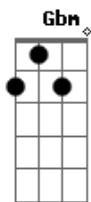

(Gbm A E Bm)

Gbm A E Bm Gbm A
 I'll always have the side
 E Bm Gbm
 All the times of hate
 A E Bm Gbm A E Bm
 All around, is this here Hey Hey Hey...

A E Bm
 You've got a running see-saw (it's me inside)
 A E Bm Gbm
 That's what I heard (it's the battle of time)
 A E Bm Gbm A E Bm
 I have always felt fine (I know, hey)
 Gbm A E Bm
 I've nothing no-one nowhere

Gbm A E Bm
 Hey Hey Hey...

Base Solo: (Gbm A E Bm Gbm)

Solo:

Acordes

© ukulele-chords.com

© ukulele-chords.com

© ukulele-chords.com

© ukulele-chords.com