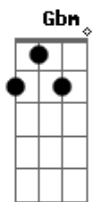

© ukulele-chords.com