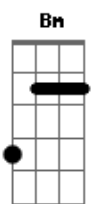

Bm Gbm A E I wont pay it I never would

(A E Db Db7 Gbm)

[Segunda Parte]

A E We met the seasons back in Long Town
 Db Db7 Gbm There was a hint of sadness going round
 A E We met the brothers who drove arrows
 Db Db7 Gbm And shot assumptions wide and narrow
 A E I know I mean what I'm forgetting
 Db Db7 Gb We give for everything we're getting
 A E A lot that hasn't been put away

[Solo] A E Bm
 A E D

Acordes

© ukulele-chords.com

© ukulele-chords.com

© ukulele-chords.com

© ukulele-chords.com

© ukulele-chords.com

© ukulele-chords.com