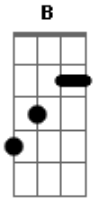

© ukulele-chords.com