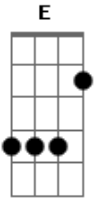

© ukulele-chords.com