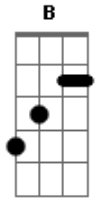

© ukulele-chords.com