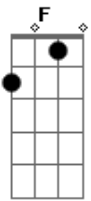

Acordes

© ukulele-chords.com

© ukulele-chords.com

© ukulele-chords.com

© ukulele-chords.com

© ukulele-chords.com

C D
 As I walked on

G
 And when you ran to me, your cheeks flushed with the night
 G F
 We walked on frosted fields of juniper and lamplight
 C D
 I held your hand