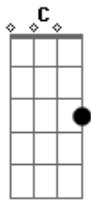

John Frusciante - Emily

G tom:

D C C Am G
 What a dream I had, pressed in organdy
 G F
 Clothed in crinoline of smokey burgandy
 C D
 Softer than the rain

G C C Am G
 I wandered empty streets, down past the shop display
 G F
 I heard cathedral bells, tripping down the alley-way

Acordes

© ukulele-chords.com

© ukulele-chords.com

© ukulele-chords.com

© ukulele-chords.com

© ukulele-chords.com

C D
 As I walked on

G
 And when you ran to me, your cheeks flushed with the night
 G F
 We walked on frosted fields of juniper and lamplight
 C D
 I held your hand