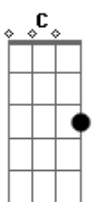

John Eustrom - Outlaw Lullaby

tom:

Cm (forma dos acordes no tom de Bbm)

Capostrate na 2ª casa

Intro:

[Primeira Parte]

Am C
I robbed a bank in Hondo
G Am
Nowhere's left to go
F C
Stole a horse from an old man
G Am
Just to get to Mexico

Am C
Well I raised my barrel
G G Am
As we caught each others eyes
F C
He never saw it coming
G Am
I took that lawman's life

[Refrão]

Am C F
So I'll riii-iiii-iide
Am G Am
Making my way by the moonlight
Am C F
But it's niii-iii-ight
Am G Am
Chasing me across to the other side

Acordes

© ukulele-chords.com

© ukulele-chords.com

© ukulele-chords.com

© ukulele-chords.com

© ukulele-chords.com

© ukulele-chords.com

And the rain starts to fall
G Am F
As the Angels start to cry-y-yyy-y
Am C G Am
Singing to me and outlaw lullaby

[terceira Parte]

Am
I could see that posse ridin'
G Am
From the top of this hill
F C G Am
Twenty miles outside of a place called Brackettville

Am C G Am
My wanted poster's on the wall Dead or Alive
F C G Am
My bounty keeps growing it makes it hard to survive
Am C G Am
I rode into Del Rio that little bordertown
F C
Yeah shots rang out