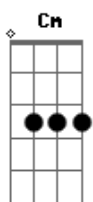

John Eustrom - Outlaw Lullaby

tom:

Cm (forma dos acordes no tom de Bbm)

Capostrate na 2ª casa

Intro:

[Primeira Parte]

Am C
I robbed a bank in Hondo
G Am
Nowhere's left to go
F C
Stole a horse from an old man
G Am
Just to get to Mexico

Am C
And the dust I leave behind me
G Am
On this briken trail
F C
Ain't no time to stop and rest
G Am
The law is on my tail

[Segunda Parte]

Am C
Well I reached Nueces River
G Am
With a ranger on the other side
F C
Grabbed my ole Winchester
G Am
And cocked my 45's

Am C
Well I raised my barrel
G G Am
As we caught each others eyes
F C
He never saw it coming
G Am
I took that lawman's life

[Refrão]

Am C F
So I'll riii-iiii-iide
Am G Am
Making my way by the moonlight
Am C F
But it's niiii-iii-ight
Am G Am
Chasing me across to the other side

Acordes

© ukulele-chords.com