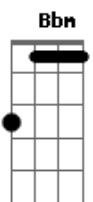

© ukulele-chords.com