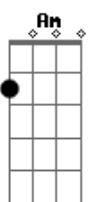

© ukulele-chords.com