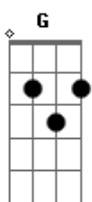

John Eustrom - Outlaw Lullaby

tom:

Cm (forma dos acordes no tom de Bbm)

Capostrate na 2ª casa

Intro:

[Primeira Parte]

Am C
I robbed a bank in Hondo
G Am
Nowhere's left to go
F C
Stole a horse from an old man
G Am
Just to get to Mexico

Am C
Well I raised my barrel
G G Am
As we caught each others eyes
F C
He never saw it coming
G Am
I took that lawman's life

[Refrão]

Am C F
So I'll riii-iiii-iide
Am G Am
Making my way by the moonlight
Am C F
But it's niii-iii-ight
Am G Am
Chasing me across to the other side

Acordes

© ukulele-chords.com

© ukulele-chords.com

© ukulele-chords.com

© ukulele-chords.com

© ukulele-chords.com

© ukulele-chords.com

And the rain starts to fall
G Am F
As the Angels start to cry-y-yyy-y
Am C G Am
Singing to me and outlaw lullaby

[terceira Parte]

Am
I could see that posse ridin'
G Am
From the top of this hill
F C G Am
Twenty miles outside of a place called Brackettville

Am C G Am
My wanted poster's on the wall Dead or Alive
F C G Am
My bounty keeps growing it makes it hard to survive
Am C G Am
I rode into Del Rio that little bordertown
F C
Yeah shots rang out