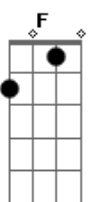

John Eustrom - Outlaw Lullaby

tom:

Cm (forma dos acordes no tom de Bbm)

Capostrate na 2ª casa

Intro:

[Primeira Parte]

Am C
I robbed a bank in Hondo
G Am
Nowhere's left to go
F C
Stole a horse from an old man
G Am
Just to get to Mexico

Am C
Well I raised my barrel
G G Am
As we caught each others eyes
F C
He never saw it coming
G Am
I took that lawman's life

[Refrão]

Am C F
So I'll riii-iiii-iide
Am G Am
Making my way by the moonlight
Am C F
But it's niii-iii-ight
Am G Am
Chasing me across to the other side

Acordes

© ukulele-chords.com

© ukulele-chords.com

© ukulele-chords.com

© ukulele-chords.com

© ukulele-chords.com

© ukulele-chords.com

And the rain starts to fall
G Am F
As the Angels start to cry-y-yyy-y
Am C G Am
Singing to me and outlaw lullaby

[terceira Parte]

Am
I could see that posse ridin'
G Am
From the top of this hill
F C G Am
Twenty miles outside of a place called Brackettville

Am C G Am
My wanted poster's on the wall Dead or Alive
F C G Am
My bounty keeps growing it makes it hard to survive
Am C G Am
I rode into Del Rio that little bordertown
F C
Yeah shots rang out