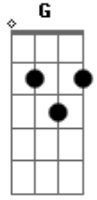

© ukulele-chords.com