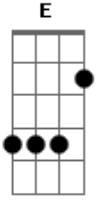

© ukulele-chords.com