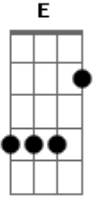

© ukulele-chords.com