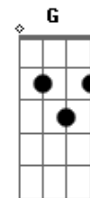

© ukulele-chords.com