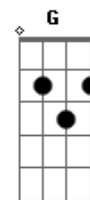

© ukulele-chords.com