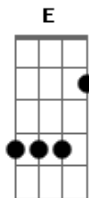

© ukulele-chords.com