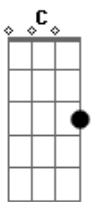

John Denver - Unchained Melody

Tom: **C**

Oh,
my darling
your touch
lonely time

And time
so slowly
so much

my love,
I've hungered for
A long,

goes by,
And time can do
are you still

mine.....

i need your love
i need your love

God speed your love to.....
me

Lonely rivers flow to the sea, to the sea
To the open arms of the sea..

Lonely rivers sigh wait for me, wait for me
I'll be coming home, wait for me..

Acordes

© ukulele-chords.com