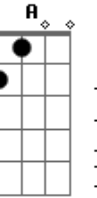

© ukulele-chords.com