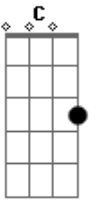

© ukulele-chords.com