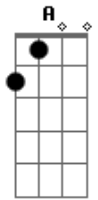

© ukulele-chords.com