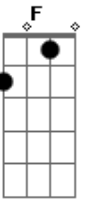

© ukulele-chords.com