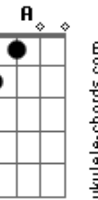

© ukulele-chords.com