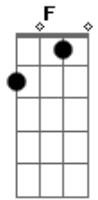

© ukulele-chords.com