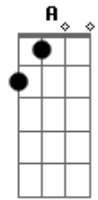

© ukulele-chords.com