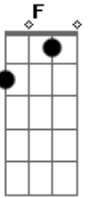

© ukulele-chords.com