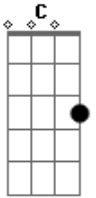

© ukulele-chords.com