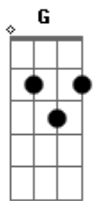

John Denver - Autograph

Tom: G

(verse 1)

G D Em G7
Here I am closing my eyes again,
C G Am7 D
Tryin' so hard not to see all the things that I see,
G D Em G7
Almost willing to lie again,
C G Am7 D
I swear that it just isn't so, it just isn't me,
G D Em G7 C G Am7 D D7
We are never alone, even though we'd like to be,

(verse 2)

G D Em G7
Then I go and open my eyes again,
C G Am7 D
Love in your eyes is the thing that I'd most like to see,
G D Em G7
I'd be willing to die again,
C G Am7 D
to know of a place and a time that it always will be,
G D Em G7 C G Am7 G D

To be always with you, and you always with me,

Adim7 G Am D7 G
This is my autograph, here in the sons that I sing,
Adim7 G Am D7 G
Here in My cry and my laugh, here in the love that I bring,
D Em G7 C G Am7 G D
To be always with you, and you always with me,

(verse 3)

Say a prayer and open your heart again,
you are the ove and the light that we all need to see,
always willin' to shine and then,
Peace on this Earth is the way that it always can be,

(chorus)

Adim7 G Am D7 G
This is my autograph, here in the sons that I sing,
Adim7 G Am D7 G
Here in My cry and my laugh, here in the love that I bring,
D Em G7 C G Am7 G D
To be always with you, and you always with me,

Acordes

© ukulele-chords.com