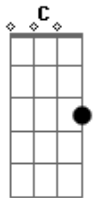

John Denver - Aspenglow

Tom: C

(verse 1)

Am Dm
See the sunlight through the pines,
F C
Taste the warm of winter wines,
Am Dm
Dream of softly falling snow,
C G
Winter Skol, Aspenglow,

(verse 2)

Am Dm
As the winter days unfold,
F C
Hearts grow warmer with the cold,
Am Dm
Peace of mind is all you know,
C G
Winter Skol, Aspenglow.

(bridge)

F C
Aspen is the life to live,
F C
See how much there is to give,
F C
See how strongly you believe,
D G
See how much you may receive.

(verse 3)

Am Dm
Smiling faces all around,
F C
Laughter is the only sound,
Am Dm
Memories that can't grow old,
C G
Winter Skol, Aspenglow

(lead - Am - Dm - F - C - Am - Dm - F - G)

(bridge)

F C
Aspen is the life to live,
F C
See how much there is to give,
F C
See how strongly you believe,
D G
See how much you may receive,

(verse 4)

Am Dm
See the sunlight through the pines,
F C
Taste the warm of winter wines,
Am Dm
Dream of softly falling snow,
C G
Winter Skol, Aspenglow,

Acordes

© ukulele-chords.com