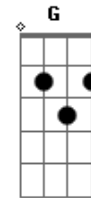

© ukulele-chords.com