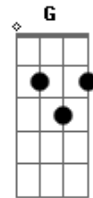

© ukulele-chords.com