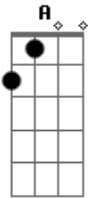

© ukulele-chords.com