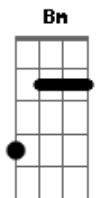

© ukulele-chords.com