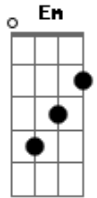

© ukulele-chords.com