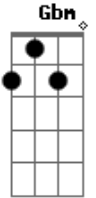

© ukulele-chords.com