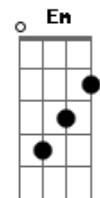

© ukulele-chords.com