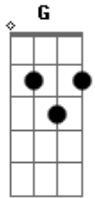

© ukulele-chords.com