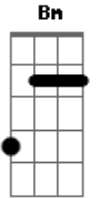

© ukulele-chords.com