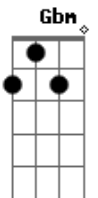

© ukulele-chords.com