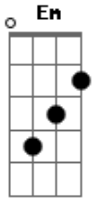

© ukulele-chords.com