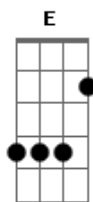

John Denver - And So It Goes

Tom: E

(com acordes na forma de D)

Capostrate na 2ª casa

Capo on 2

Intro: Em A D

A mansion on a hill is a lovely sight to see
but like any other house it's only temporary
home is anywhere you choose to put your heart
if there's no love inside it will soon fall apart

Chorus: Ashes to ashes dust into dust
buildings will crumble bridges will rust
mountains will disappear and rivers will dry up
and so it goes with everything but love
(so it goes) with everything but love (so it goes)

You can drive around in a long limousine

if you don't know where you're goin' it don't mean a thing
he who walks a mile just to hold an empty hand
knows what it means to be a wealthy man

Repeat Chorus: same as above except:(palaces will crumble)

Bridge: Worldly treasures will all pass away
there's just one thing that was put here to stay

Last Chorus: Ashes to ashes dust into dust
kingdoms will crumble bridges will rust
mountains will disappear and rivers will dry up
and so it goes with everything but love (so it goes)
with everything but love (so it goes)
with everything but love (so it goes)
with everything but love

Acordes