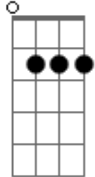

John Cale - Andaluçia

tom:

D

[Primeira Parte]

D G
Andaluçia when can I see you
D G
When it is snowing out again
D G
Farmer John wants you, louder and softer
D G
Closer and nearer, then again

[Refrão]

G A
Needing you
G A
Taking you
G A
Keeping you
G A
Leaving you
G A G A
In a year and a day to be sure
G A G A G
That your face doesn't alter, your words never falter
G7M D
I love you

(D G D G)

[Segunda Parte]

D G
I'll be here waiting later and later
D G
Hoping the night will go away
D G
Andaluçia, castles and Christians
D G
Andaluçia come to stay

[Refrão 2]

G A
Acordes

G7M

© ukulele-chords.com