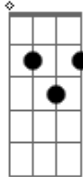

© ukulele-chords.com

A