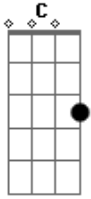

John Butler Trio - Used To Get High

Tom: C

Tabbed by: Leo_Monkey
Email:

Tuning: CGCGCE

then you play this.. it took me a while to count

Chorus

ill get to the rest later

Acordes