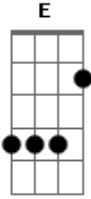

© ukulele-chords.com