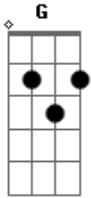

John Butler Trio - Somethings Gotta Give Intro

Tom: **G** (standard)

hey guys & ladies. I am with Ali, Jess & Simon & we are soo cool. Hope you like my new tab! It's mega freaky! HAVe a great day. (Dropped **D**)

Tuning-Standard or Dropped **D**

it's not the best but it'll do for now untill i figure out more of it cya!

Acordes

© ukulele-chords.com

© ukulele-chords.com