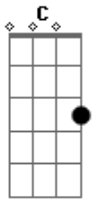

© ukulele-chords.com