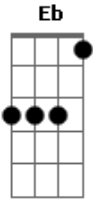

© ukulele-chords.com