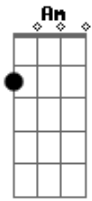

© ukulele-chords.com