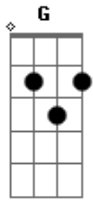

John Butler Trio - Nowhere Man

Tom: **G**

Tabbed by: Leo_Monkey
Email: post a message in my account

Tuning: Half a semi-tone down (D#G#C#F#A#**Eb**)

Harmonics at
the start

Verse:

Bridge: or i think it is

just do a light palm mute at the bridge and strum **C** and **Am**
chord like this:

There You go one of my favourite JBT songs on there new album
Grand National

Acordes

© ukulele-chords.com