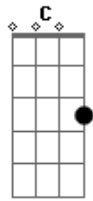

John Butler Trio - Nowhere Man

Tom: **G**

Tabbed by: Leo_Monkey
Email: post a message in my account

Tuning: Half a semi-tone down (D#G#C#F#A#**Eb**)

Harmonics at
the start

Verse:

Bridge: or i think it is

just do a light palm mute at the bridge and strum **C** and **Am**
chord like this:

There You go one of my favourite JBT songs on there new album
Grand National

Acordes

© ukulele-chords.com

© ukulele-chords.com

© ukulele-chords.com

© ukulele-chords.com