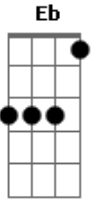

© ukulele-chords.com