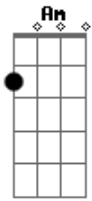

John Butler Trio - Nowhere Man

Tom: **G**

Tabbed by: Leo_Monkey
Email: post a message in my account

Tuning: Half a semi-tone down (D#G#C#F#A#**Eb**)

Harmonics at
the start

Verse:

Bridge: or i think it is

just do a light palm mute at the bridge and strum **C** and **Am**
chord like this:

There You go one of my favourite JBT songs on there new album
Grand National

Acordes

© ukulele-chords.com

© ukulele-chords.com

© ukulele-chords.com

© ukulele-chords.com