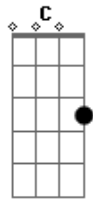

© ukulele-chords.com