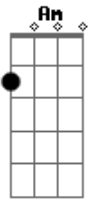

© ukulele-chords.com