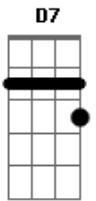

© ukulele-chords.com