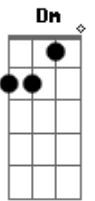

Dm E Am D7
Everytime the DJ is playing my song

F Dm
I can feel you here by my side

Am
All night long

You got to be much harder

Acordes

© ukulele-chords.com

© ukulele-chords.com

© ukulele-chords.com