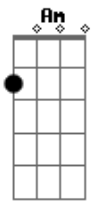

Jay Jay Johanson - On The Radio

tom:

Intro: Am Dm7 E Dm Am

Am
You better watch your step

Dm7
You must be on your guard

And take it slow
E Dm
And promise me be careful of

Am
What you do

I know you're strong

Dm7
I know you'll make it on your own

Without my help

E Dm
But please make sure you won't

Am
Be by yourself

Dm E
Everytime I hear my song

Am
On the radio

Dm
I keep moving closer

E Am
And closer to you

Dm E Am D7
Everytime the DJ is playing my song

F Dm
I can feel you here by my side

Am
All night long

You got to be much harder

Acordes

© ukulele-chords.com

© ukulele-chords.com

© ukulele-chords.com