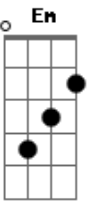

© ukulele-chords.com

Dm7
Take it from the start

And try again

E Dm
You got to be much faster

Am
If you can

You probably will fail

Dm7
No matter how you try

It's not enough

E
It takes so much

Dm Am
To make it to the top

Dm E
Everytime I hear my song

Am
On the radio

Dm
I keep moving closer

E Am
And closer to you

Dm E Am D7
Everytime the DJ is playing my song

F Dm
I can feel you here by my side

E Em
All night long

F
Let's go down

Am
To the dancefloor if you dare

Dm
Now's the time

F E
To show that you're not scared