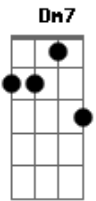

Dm7
I know you'll make it on your own

Without my help

E Dm
But please make sure you won't

Am
Be by yourself

Dm E
Everytime I hear my song

Am
On the radio

Dm
I keep moving closer

E Am
And closer to you

Dm E Am D7
Everytime the DJ is playing my song

F Dm
I can feel you here by my side

Am
All night long

You got to be much harder

Acordes

© ukulele-chords.com

© ukulele-chords.com

© ukulele-chords.com

© ukulele-chords.com

© ukulele-chords.com

© ukulele-chords.com

© ukulele-chords.com

Dm7
Take it from the start

And try again

E Dm
You got to be much faster

Am
If you can