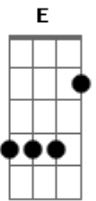

Dm7
I know you'll make it on your own

Without my help

E Dm
But please make sure you won't

Am
Be by yourself

Dm E
Everytime I hear my song

Am
On the radio

Dm
I keep moving closer

E Am
And closer to you

Dm E Am D7
Everytime the DJ is playing my song

F Dm
I can feel you here by my side

Am
All night long

You got to be much harder

Acordes

© ukulele-chords.com

© ukulele-chords.com

© ukulele-chords.com

© ukulele-chords.com

© ukulele-chords.com

© ukulele-chords.com

© ukulele-chords.com

Dm7
Take it from the start

And try again

E Dm
You got to be much faster

Am
If you can

E Am
And closer to you

Dm E Am D7
Everytime the DJ is playing my song

F Dm
I can feel you here by my side

E Em
All night long

F
Let's go down

Am
To the dancefloor if you dare

Dm
Now's the time

F E
To show that you're not scared