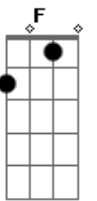

© ukulele-chords.com