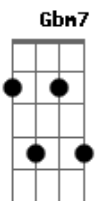

ukulele-chords.com