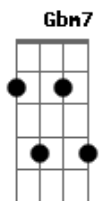

ukulele-chords.com