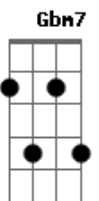

ukulele-chords.com