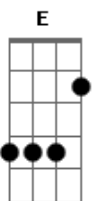

© ukulele-chords.com