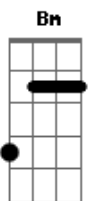

© ukulele-chords.com