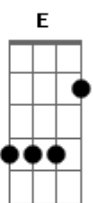

© ukulele-chords.com