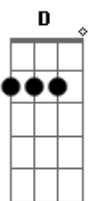

© ukulele-chords.com