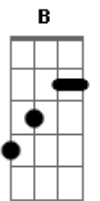

Joe Cocker - Leave Your Hat On

Tom: **F**

You can leave your hat on

(intro)

(verse pattern - repeat few times)

C
 Baby take off your coat - real slow
 and take off your shoes - I'll take your shoes
 Baby take off your dress - yes yes yes

C **E**
 You can leave your hat on

F **B**
 You can leave your hat on

C
 You can leave your hat on

Go on over there - turn on the light
 no all the lights
 Come back here
 stand on this chair - that's right
 Raise your arms up to the air -
 no shake 'em

C **E** **F** **B**
 You give me a reason to live

You give me a reason to live
 You give me a reason to live
 You give me a reason to live

Bb
 Sweet darling

F **C**
 You can leave your hat on
 You can leave your hat on
 feeling
 you can leave your hat on
 you can leave your hat on
 you can leave your hat on
 you can leave your hat on

Sweet darling
 You can leave your hat on
 You can leave your hat on

Feeling
 You can leave your hat on
 You can leave your hat on

Acordes

© ukulele-chords.com

© ukulele-chords.com

© ukulele-chords.com

© ukulele-chords.com