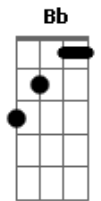

Joe Cocker - Leave Your Hat On

Tom: **F**

You can leave your hat on

(intro)

(verse pattern - repeat few times)

C
 Baby take off your coat - real slow
 and take off your shoes - I'll take your shoes
 Baby take off your dress - yes yes yes

C **E**
 You can leave your hat on

F **B**
 You can leave your hat on

C
 You can leave your hat on

Go on over there - turn on the light
 no all the lights
 Come back here
 stand on this chair - that's right
 Raise your arms up to the air -
 no shake 'em

C **E** **F** **B**
 You give me a reason to live

You give me a reason to live
 You give me a reason to live
 You give me a reason to live

Bb
 Sweet darling

F **C**
 You can leave your hat on
 You can leave your hat on
 feeling
 you can leave your hat on
 you can leave your hat on
 you can leave your hat on
 you can leave your hat on

Sweet darling
 You can leave your hat on
 You can leave your hat on

Feeling
 You can leave your hat on
 You can leave your hat on

Acordes

© ukulele-chords.com

© ukulele-chords.com

© ukulele-chords.com

© ukulele-chords.com