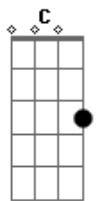

© ukulele-chords.com