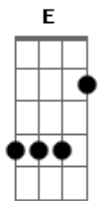

Joe Cocker - Leave Your Hat On

Tom: **F**

You can leave your hat on

(intro)

(verse pattern - repeat few times)

C
 Baby take off your coat - real slow
 and take off your shoes - I'll take your shoes
 Baby take off your dress - yes yes yes

C **E**
 You can leave your hat on

F **B**
 You can leave your hat on

C
 You can leave your hat on

Go on over there - turn on the light
 no all the lights
 Come back here
 stand on this chair - that's right
 Raise your arms up to the air -
 no shake 'em

C **E** **F** **B**
 You give me a reason to live

You give me a reason to live
 You give me a reason to live
 You give me a reason to live

Bb
 Sweet darling

F **C**
 You can leave your hat on
 You can leave your hat on
 feeling
 you can leave your hat on
 you can leave your hat on
 you can leave your hat on
 you can leave your hat on

Sweet darling
 You can leave your hat on
 You can leave your hat on

Feeling
 You can leave your hat on
 You can leave your hat on

Acordes

© ukulele-chords.com

© ukulele-chords.com

© ukulele-chords.com

© ukulele-chords.com