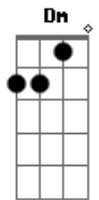

Joe Bonamassa - Sloe Gin

tom:

Intro: Dm F G Bb C
Dm F G Bb C
Dm F G Bb C
Dm F G Bb C

[Primeira Parte]

Sloe gin, sloe gin
Tryin' to wash away the pain inside
Well, I'm sick and I'm all done in
And I'm standing in the rain
And I feel like I'm gonna cry

[Refrão]

I'm so damn lonely
And I ain't even high
I'm so damn lonely
And I feel like I'm gonna die

[Segunda Parte]

Mayday, mayday
I've been shot down over the
Stormy sea
Well I feel like I'm drifting away
Can't seem to get a
Grip on me Well I can't even try

[Refrão 2]

I'm so damn lonely

And I ain't even high
I hate to go home alone
But what else is new?
I'm so damn lonely

[Solo] Dm F G Bb C
Dm F G Bb C
Dm F G Bb C
Dm F G Bb C
Dm F G Bb C
Dm F G Bb C
Dm F G Bb C
Dm F G Bb C Am7

[Interlúdio]

I hate to go home alone, but what else is new?
I'm so damn lonely
You stand and bleeding people pass me by
No matter if you live, No matter if you die
[Terceira Parte]

Sloe gin, sloe gin
Tryin' to wash away the pain inside
Well, I'm sick and I'm all done in
And I'm standing in the rain
And I feel like I'm gonna cry

[Final]

I'm so damn lonely and
Ain't even high
I'm so damn lonely
Intro: Dm F G Bb C

Acordes

© ukulele-chords.com