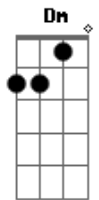

Joe Bonamassa - Sloe Gin

tom:

Intro: Dm F G Bb C
Dm F G Bb C
Dm F G Bb C
Dm F G Bb C

[Primeira Parte]

Sloe gin, sloe gin
Tryin' to wash away the pain inside
Well, I'm sick and I'm all done in
And I'm standing in the rain
And I feel like I'm gonna cry

[Refrão]

I'm so damn lonely
And I ain't even high
I'm so damn lonely
And I feel like I'm gonna die

[Segunda Parte]

Mayday, mayday
I've been shot down over the
Stormy sea
Well I feel like I'm drifting away
Can't seem to get a
Grip on me Well I can't even try

[Refrão 2]

I'm so damn lonely

And I ain't even high
I hate to go home alone
But what else is new?
I'm so damn lonely

[Solo]

Dm F G Bb C
Dm F G Bb C
Dm F G Bb C
Dm F G Bb C
Dm F G Bb C
Dm F G Bb C
Dm F G Bb C
Dm F G Bb C Am7

[Interlúdio]

I hate to go home alone, but what else is new?
I'm so damn lonely
You stand and bleeding people pass me by
No matter if you live, No matter if you die
[Terceira Parte]

Sloe gin, sloe gin
Tryin' to wash away the pain inside
Well, I'm sick and I'm all done in
And I'm standing in the rain
And I feel like I'm gonna cry

[Final]

I'm so damn lonely and
Ain't even high
I'm so damn lonely
Intro: Dm F G Bb C

Acordes

© ukulele-chords.com