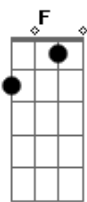

© ukulele-chords.com