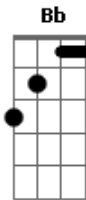

[Refrão 2]

I'm so damn lonely

And I ain't even high
 I hate to go home alone
 But what else is new?
 I'm so damn lonely

[Solo] Dm F G Bb C
 Dm F G Bb C
 Dm F G Bb C
 Dm F G Bb C
 Dm F G Bb C
 Dm F G Bb C
 Dm F G Bb C
 Dm F G Bb C Am7

[Interlúdio]

I hate to go home alone, but what else is new?
 I'm so damn lonely
 You stand and bleeding people pass me by
 No matter if you live, No matter if you die
 [Terceira Parte]

Sloe gin, sloe gin
 Tryin' to wash away the pain inside
 Well, I'm sick and I'm all done in
 And I'm standing in the rain
 And I feel like I'm gonna cry

[Final]

I'm so damn lonely and
 Ain't even high
 I'm so damn lonely
 Intro: Dm F G Bb C

Acordes

© ukulele-chords.com

© ukulele-chords.com

© ukulele-chords.com

© ukulele-chords.com

© ukulele-chords.com