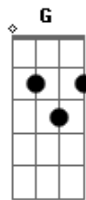

Joe Bonamassa - Sloe Gin

tom:

Intro: Dm F G Bb C
 Dm F G Bb C
 Dm F G Bb C
 Dm F G Bb C

[Primeira Parte]

Sloe gin, sloe gin
 Tryin' to wash away the pain inside
 Well, I'm sick and I'm all done in
 And I'm standing in the rain
 And I feel like I'm gonna cry

[Refrão 2]

I'm so damn lonely

And I ain't even high
 I hate to go home alone
 But what else is new?
 I'm so damn lonely

[Solo] Dm F G Bb C
 Dm F G Bb C
 Dm F G Bb C
 Dm F G Bb C
 Dm F G Bb C
 Dm F G Bb C
 Dm F G Bb C
 Dm F G Bb C Am7

[Interlúdio]

I hate to go home alone, but what else is new?
 I'm so damn lonely
 You stand and bleeding people pass me by
 No matter if you live, No matter if you die
 [Terceira Parte]

Sloe gin, sloe gin
 Tryin' to wash away the pain inside
 Well, I'm sick and I'm all done in
 And I'm standing in the rain
 And I feel like I'm gonna cry

[Final]

I'm so damn lonely and
 Ain't even high
 I'm so damn lonely
 Intro: Dm F G Bb C

Acordes

© ukulele-chords.com

© ukulele-chords.com

© ukulele-chords.com

© ukulele-chords.com

© ukulele-chords.com