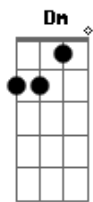

Joe Bonamassa - Sloe Gin

tom:

Intro: Dm F G Bb C
Dm F G Bb C
Dm F G Bb C
Dm F G Bb C

[Primeira Parte]

Sloe gin, sloe gin
Tryin' to wash away the pain inside
Well, I'm sick and I'm all done in
And I'm standing in the rain
And I feel like I'm gonna cry

[Refrão]

I'm so damn lonely
And I ain't even high
I'm so damn lonely
And I feel like I'm gonna die

[Segunda Parte]

Mayday, mayday
I've been shot down over the
Stormy sea
Well I feel like I'm drifting away
Can't seem to get a
Grip on me Well I can't even try

[Refrão 2]

I'm so damn lonely

And I ain't even high
I hate to go home alone
But what else is new?
I'm so damn lonely

[Solo]

Dm F G Bb C
Dm F G Bb C
Dm F G Bb C
Dm F G Bb C
Dm F G Bb C
Dm F G Bb C
Dm F G Bb C
Dm F G Bb C Am7

[Interlúdio]

I hate to go home alone, but what else is new?
I'm so damn lonely
You stand and bleeding people pass me by
No matter if you live, No matter if you die
[Terceira Parte]

Sloe gin, sloe gin
Tryin' to wash away the pain inside
Well, I'm sick and I'm all done in
And I'm standing in the rain
And I feel like I'm gonna cry

[Final]

I'm so damn lonely and
Ain't even high
I'm so damn lonely
Intro: Dm F G Bb C

Acordes