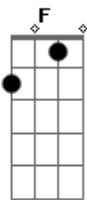

Joe Bonamassa - Sloe Gin

tom:

Intro: Dm F G Bb C
Dm F G Bb C
Dm F G Bb C
Dm F G Bb C

[Primeira Parte]

Sloe gin, sloe gin
Tryin' to wash away the pain inside
Well, I'm sick and I'm all done in
And I'm standing in the rain
And I feel like I'm gonna cry

[Refrão]

I'm so damn lonely
And I ain't even high
I'm so damn lonely
And I feel like I'm gonna die

[Segunda Parte]

Mayday, mayday
I've been shot down over the
Stormy sea
Well I feel like I'm drifting away
Can't seem to get a
Grip on me Well I can't even try

[Refrão 2]

I'm so damn lonely

And I ain't even high
I hate to go home alone
But what else is new?
I'm so damn lonely

[Solo]

Dm F G Bb C
Dm F G Bb C
Dm F G Bb C
Dm F G Bb C
Dm F G Bb C
Dm F G Bb C
Dm F G Bb C
Dm F G Bb C Am7

[Interlúdio]

I hate to go home alone, but what else is new?
I'm so damn lonely
You stand and bleeding people pass me by
No matter if you live, No matter if you die
[Terceira Parte]

Sloe gin, sloe gin
Tryin' to wash away the pain inside
Well, I'm sick and I'm all done in
And I'm standing in the rain
And I feel like I'm gonna cry

[Final]

I'm so damn lonely and
Ain't even high
I'm so damn lonely
Intro: Dm F G Bb C

Acordes

© ukulele-chords.com

© ukulele-chords.com

© ukulele-chords.com

© ukulele-chords.com

© ukulele-chords.com

© ukulele-chords.com

© ukulele-chords.com

© ukulele-chords.com