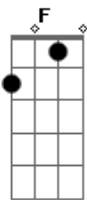

[Refrão 2]

I'm so damn lonely

And I ain't even high
 I hate to go home alone
 But what else is new?
 I'm so damn lonely

[Solo] Dm F G Bb C
 Dm F G Bb C
 Dm F G Bb C
 Dm F G Bb C
 Dm F G Bb C
 Dm F G Bb C
 Dm F G Bb C
 Dm F G Bb C Am7

[Interlúdio]

I hate to go home alone, but what else is new?
 I'm so damn lonely
 You stand and bleeding people pass me by
 No matter if you live, No matter if you die
 [Terceira Parte]

Sloe gin, sloe gin
 Tryin' to wash away the pain inside
 Well, I'm sick and I'm all done in
 And I'm standing in the rain
 And I feel like I'm gonna cry

[Final]

I'm so damn lonely and
 Ain't even high
 I'm so damn lonely
 Intro: Dm F G Bb C

Acordes

© ukulele-chords.com

© ukulele-chords.com

© ukulele-chords.com

© ukulele-chords.com

© ukulele-chords.com