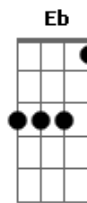

F Gm
 I am coming down your driveway I am giving you a chance

[chorus]

x is strum, but mute the strings at the neck
 h is a hammer on
 p is a pull off
 / is a SLIDE UP throughout this tab- there no chords with non-root notes
 in the bass, so "Gm" is Gm at the 3rd fret, then slide up to Bb at the 6th and NOT Gm with Bb in the bass, same goes for Bb and F

chords

E A D G B e
 3 5 5 3 3 3 - Gm
 6 8 8 7 6 6 - Bb (this fingering mostly)
 x 1 3 3 3 1 - Bb (in the intro)
 8 10 10 9 8 8 - Cm
 1 3 3 2 1 1 - F
 11 13 13 12 11 11 - Eb
 5 7 7 5 5 5 - Am

I've tabbed most of this song out, but it'll be ages before I get to key it all in. Here's a couple of the main picked parts(and in the chorus), if you want the full monty in tab then send me a mail.

Cm
 1 2 3 4
 Am Gm
 1 2 3 4
 whoa -- ho -- ho -- hoaw

Nic

Nic.B

© ukulele-chords.com

© ukulele-chords.com

© ukulele-chords.com

© ukulele-chords.com

© ukulele-chords.com