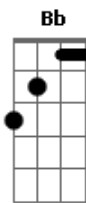

F Gm
 I am coming down your driveway I am giving you a chance

[chorus]

x is strum, but mute the strings at the neck
 h is a hammer on
 p is a pull off
 / is a SLIDE UP throughout this tab- there no chords with non-root notes
 in the bass, so "Gm" is Gm at the 3rd fret, then slide up to Bb at the 6th and NOT Gm with Bb in the bass, same goes for Bb and F

chords

E A D G B e
 3 5 5 3 3 3 - Gm
 6 8 8 7 6 6 - Bb (this fingering mostly)
 x 1 3 3 3 1 - Bb (in the intro)
 8 10 10 9 8 8 - Cm
 1 3 3 2 1 1 - F
 11 13 13 12 11 11 - Eb
 5 7 7 5 5 5 - Am

I've tabbed most of this song out, but it'll be ages before I get to key it all in. Here's a couple of the main picked parts(and in the chorus), if you want the full monty in tab then send me a mail.

Cm
 1 2 3 4
 Am Gm
 1 2 3 4
 whoa -- ho -- ho -- hoaw

Nic

Nic.B

© ukulele-chords.com

© ukulele-chords.com

© ukulele-chords.com

© ukulele-chords.com

© ukulele-chords.com