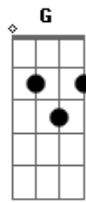

© ukulele-chords.com