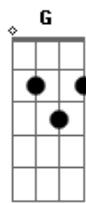

© ukulele-chords.com