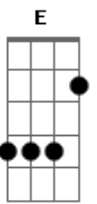

© ukulele-chords.com