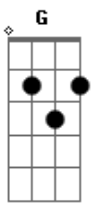

© ukulele-chords.com