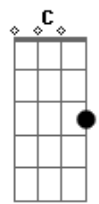

© ukulele-chords.com