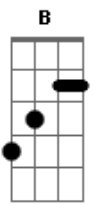

© ukulele-chords.com