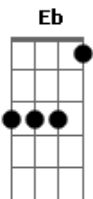

© ukulele-chords.com