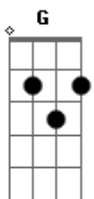

© ukulele-chords.com