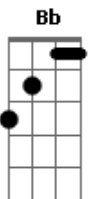

© ukulele-chords.com