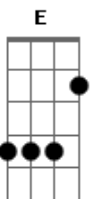

© ukulele-chords.com