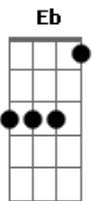

© ukulele-chords.com