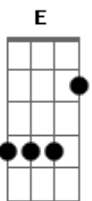

© ukulele-chords.com