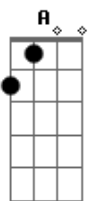

© ukulele-chords.com