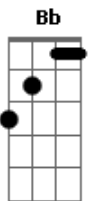

© ukulele-chords.com