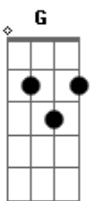

© ukulele-chords.com