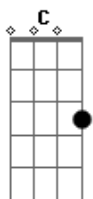

Joan Jett - Wait For Me

Tom: C

Intro 2x: C F E C Bb Eb D Bb C F E C Bb G Bb G C

C Bb
Don't wanna leave you again, baby
C Bb G
But ya know I have to someday
C Bb
Don't wanna be alone again, baby
C Bb G
But I know we found our own way
G C G
We hold ourselves together
G C G
It's a bond that can never be broken
G C G
I know we'll last forever
G
But there's something that I just gotta say

C Bb
Wait for me, Wait for me
C
Stay with me,
Bb C
Wait....Wait for me
Intro: 2x: (C F E C Bb Eb D Bb C F E C Bb G Bb G C)

C Bb
You know it's really hard on me
C Bb G
To have to turn an' wave goodbye
C Bb
An' I know it's hard on you too
C Bb G
All those lonely nights we cry but
G C G
We hold ourselves together
G C G
It's a bond that can never be broken
G C G
I know we'll last forever
G
But there's something that I just gotta say

C Bb

Wait for me, Wait for me
C
Stay with me,
Bb C F E C Bb Eb D Bb C F E C Bb G Bb G C
I say wait....Wait for me
Intro: (C F E C Bb Eb D Bb C F E C Bb G Bb G C)
Base Solo: (C Bb C Bb)
Intro: 2x: (C F E C Bb Eb D Bb C F E C Bb G Bb G C)

D C
You know I get so scared inside
D C A
When I come back you won't want me
D C
But then you tell me I'm your only one
D C A
I guess it's just my insecurity but
A D A
We hold ourselves together
A D A
It's a bond that can never be broken
A D A
I know we'll last forever
A
But there's something that I just gotta say

D C
Wait for me, Wait for me
D
Stay with me,
C
I say wait....

D C
Wait for me, Wait for me
D
Stay with me,
C
I say wait....wait

D
Wait for me, my lover
C
Wait for me, no other
D
Stay with me, oh please
C D
Wait....Wait for me

Acordes

© ukulele-chords.com