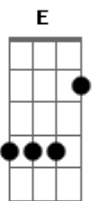

© ukulele-chords.com