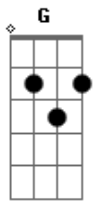

Em D B A G

I still dream about you

Em D B A G

I still dream about you - yeh, yeh, yeh

Em D B A G

I still dream about you

Are you lonely baby, are you lonely for me too Em D B A G

Repete sequência de acordes:

(Em G G A A B)

Every night I get this feeling inside

Anticipating what's gonna come

It's all I can do to keep my hands off my pie

When I think about the things we done

I'm in a position to break some tradition

Never mind the song and dance

If you rock on the corner and start rocking this joint

It's time that we are making an advance yes it is

C G
(I hold your picture and your eyes they talk to me)

F
(Saying I want you tonight)

Em D B A G

I still dream about you

Em D B A G

I still dream about you - yeh, yeh, yeh

Em D B A G

I still dream about you

Are you lonely baby, are you lonely for me too Em D B A G

Em G B

Yeh, Oh Yeh

Em G B

Yeh, Oh Yeh

Em G B

Yeh, Oh Yeh

Em G B

Yeh, Oh Yeh

C G
(I hold your picture and your eyes they talk to me)

F
(Saying I want you tonight)

Em D B A G

I still dream about you

Em D B A G

I still dream about you - yeh, yeh, yeh

Em D B A G

I still dream about you

Em D B A G

I still dream about you - yeh, yeh, yeh

Em D B A G

I still dream about you

Em D B A G

I still dream about you - yeh, yeh, yeh

Em D B A G

I still dream about you

Are you lonely baby, are you lonely for me too G

Are you lonely baby, are you lonely for me too G

Are you lonely baby, are you lonely for me too G

Are you lonely baby, are you lonely for me too G

Are you lonely baby, are you lonely for me too Em

Are you lonely baby, are you lonely for me too G

Acordes

© ukulele-chords.com