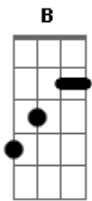

© ukulele-chords.com