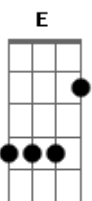

© ukulele-chords.com