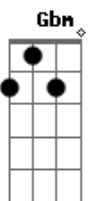

© ukulele-chords.com