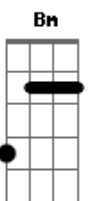

© ukulele-chords.com