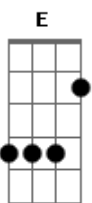

© ukulele-chords.com