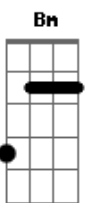

© ukulele-chords.com