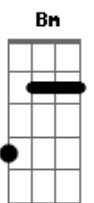

Joan Jett - Don't Surrender

Tom: D

Intro: A

A Gbm
I can see the sadness in your eyes

D
Hard knocks an' hurt are hard to hide

A E
It can be a long an' lonely ride

D
But it makes ya strong inside

A Gbm
When you're down an' out the streets get rough

D
You need love but ya just don't enough

A E
An' ya feel like no one's on your side

G A Bm G
When you wanna throw it all away an' you've had it

D G
Don't surrender don't surrender

D
Cause the fight inside your hearts

A G D
Your best defender don't surrender

A Gbm
Ya try so hard but ya feel just like a clown

D
An' there ain't enough luck to go around

A E
All your dreams they crash right to the ground

D Bbm Bm A
You wanna get right outta town

A Gbm D
You can say "What the hell I've given up lay down to die" but it's just a bluff

E
Cause ya know there's no place left to hide

G A Bm G
Sometimes life seems like a war an' you're surrounded

D G
Don't surrender don't surrender

D
Cause the fight inside your hearts

A G D
Your best defender don't surrender

G
Don't give up when ya know you right

D A G
When you're feelin all alone just remember

D
Don't surrender

(D G D A G D G D A)
Base Solo:

G A Bm G
When you wanna throw it all away an' you've had it

D G
Don't surrender don't surrender

D
Cause the fight inside your hearts

A G D
Your best defender don't surrender

G
Don't give up when ya know you right

D A G
When you're feelin all alone just remember

D
Don't surrender

G
Don't surrender

D
Don't surrender

G
Don't surrender

D
Don't surrender

G D
Final(3x):

D
Final:

Acordes

© ukulele-chords.com

© ukulele-chords.com

© ukulele-chords.com

© ukulele-chords.com

© ukulele-chords.com

© ukulele-chords.com

© ukulele-chords.com