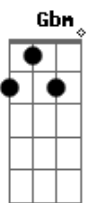

© ukulele-chords.com