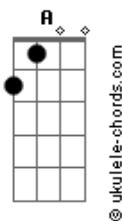

Joan Jett & the Blackhearts - Don't Surrender

tom:

Intro: D G D G

A
I can see the sadness in your eyes
Gbm D
Hard knocks an' hurt are hard to hide
A E
It can be a long an' lonely ride
D
But it makes ya strong an strong inside
A
When you're down an' out the streets get rough
Gbm D
You need love but ya just don't enough
A E
An' ya feel like no one's on your side

G A Bm G
When you wanna throw it all away an' you've had it

D
Don't surrender
G
Don't surrender
D
'Cause the fight inside your heart's
A G
Your best defender
D
Don't surrender

A
Ya try so hard but ya feel just like a clown
Gbm D
An' there ain't enough luck to go around
A E
All your dreams they crash right to the ground
D
You wanna get right outta town

A
You can say: "What the hell? I've given up
Gbm D
Lay down to die" but it's just a bluff
A E
'Cause ya know there's no place left to hide

Acordes

G A Bm G
Sometimes life seems like a war an' you're surrounded

D
Don't surrender
G
Don't surrender
D
'Cause the fight inside your heart's
A G
Your best defender
D
Don't surrender
G
Don't give up when ya know you're right
D
When you're feelin' all alone just remember A G
D
Don't surrender

[Solo] D G
D A G
D G
D A
G A Bm G

D G
Don't surrender
D
'Cause the fight inside your heart's
A G
Your best defender
D
Don't surrender
G
Don't give up
D
When you're feelin' all alone

(A G)

D
Don't surrender
G
Don't surrender
D G
Don't surrender
(D G D)