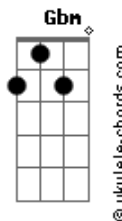

Joan Jett & the Blackhearts - Don't Surrender

tom:

Intro: D G D G

A
I can see the sadness in your eyes
Gbm D
Hard knocks an' hurt are hard to hide
A E
It can be a long an' lonely ride
D
But it makes ya strong an strong inside
A
When you're down an' out the streets get rough
Gbm D
You need love but ya just don't enough
A E
An' ya feel like no one's on your side

G A Bm G
When you wanna throw it all away an' you've had it

D
Don't surrender
G
Don't surrender
D
'Cause the fight inside your heart's
A G
Your best defender
D
Don't surrender

A
Ya try so hard but ya feel just like a clown
Gbm D
An' there ain't enough luck to go around
A E
All your dreams they crash right to the ground
D
You wanna get right outta town

A
You can say: "What the hell? I've given up
Gbm D
Lay down to die" but it's just a bluff
A E
'Cause ya know there's no place left to hide

Acordes

G A Bm G
Sometimes life seems like a war an' you're surrounded

D
Don't surrender
G
Don't surrender
D
'Cause the fight inside your heart's
A G
Your best defender
D
Don't surrender
G
Don't give up when ya know you're right
D
When you're feelin' all alone just remember A G
D
Don't surrender

[Solo] D G
D A G
D G
D A
G A Bm G

D G
Don't surrender
D
'Cause the fight inside your heart's
A G
Your best defender
D
Don't surrender
G
Don't give up
D
When you're feelin' all alone

(A G)

D
Don't surrender
G
Don't surrender
D G
Don't surrender
(D G D)