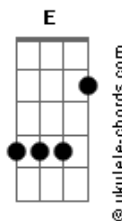

Joan Jett & the Blackhearts - Don't Surrender

tom:

Intro: D G D G

A
I can see the sadness in your eyes
Gbm D
Hard knocks an' hurt are hard to hide
A E
It can be a long an' lonely ride
D
But it makes ya strong an strong inside
A
When you're down an' out the streets get rough
Gbm D
You need love but ya just don't enough
A E
An' ya feel like no one's on your side

G A Bm G
When you wanna throw it all away an' you've had it

D
Don't surrender
G
Don't surrender
D
'Cause the fight inside your heart's
A G
Your best defender
D
Don't surrender

A
Ya try so hard but ya feel just like a clown
Gbm D
An' there ain't enough luck to go around
A E
All your dreams they crash right to the ground
D
You wanna get right outta town

A
You can say: "What the hell? I've given up
Gbm D
Lay down to die" but it's just a bluff
A E
'Cause ya know there's no place left to hide

Acordes

G A Bm G
Sometimes life seems like a war an' you're surrounded

[Solo] D G
D A G
D G
D A
G A Bm G

D G
Don't surrender
D
'Cause the fight inside your heart's
A G
Your best defender
D
Don't surrender
G
Don't give up
D
When you're feelin' all alone

(A G)

D
Don't surrender
G
Don't surrender
D G
Don't surrender