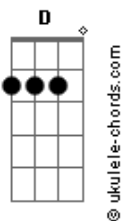

Joan Jett & the Blackhearts - Don't Surrender

tom:

Intro: D G D G

A
I can see the sadness in your eyes
Gbm D
Hard knocks an' hurt are hard to hide
A E
It can be a long an' lonely ride
D
But it makes ya strong an strong inside
A
When you're down an' out the streets get rough
Gbm D
You need love but ya just don't enough
A E
An' ya feel like no one's on your side

G A Bm G
When you wanna throw it all away an' you've had it

D
Don't surrender
G
Don't surrender
D
'Cause the fight inside your heart's
A G
Your best defender
D
Don't surrender

A
Ya try so hard but ya feel just like a clown
Gbm D
An' there ain't enough luck to go around
A E
All your dreams they crash right to the ground
D
You wanna get right outta town

A
You can say: "What the hell? I've given up
Gbm D
Lay down to die" but it's just a bluff
A E
'Cause ya know there's no place left to hide

Acordes

G A Bm G
Sometimes life seems like a war an' you're surrounded

D
Don't surrender
G
Don't surrender
D
'Cause the fight inside your heart's
A G
Your best defender
D
Don't surrender
G
Don't give up when ya know you're right
D
When you're feelin' all alone just remember A G
D
Don't surrender

[Solo] D G
D A G
D G
D A
G A Bm G

D G
Don't surrender
D
'Cause the fight inside your heart's
A G
Your best defender
D
Don't surrender
G
Don't give up
D
When you're feelin' all alone

(A G)

D
Don't surrender
G
Don't surrender
D G
Don't surrender
(D G D)