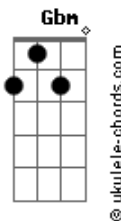

Joan Jett & the Blackhearts - Don't Surrender

tom:

Intro: D G D G

A
I can see the sadness in your eyes
Gbm D
Hard knocks an' hurt are hard to hide
A E
It can be a long an' lonely ride
D
But it makes ya strong an strong inside
A
When you're down an' out the streets get rough
Gbm D
You need love but ya just don't enough
A E
An' ya feel like no one's on your side

G A Bm G
When you wanna throw it all away an' you've had it

D
Don't surrender
G
Don't surrender
D
'Cause the fight inside your heart's
A G
Your best defender
D
Don't surrender

A
Ya try so hard but ya feel just like a clown
Gbm D
An' there ain't enough luck to go around
A E
All your dreams they crash right to the ground
D
You wanna get right outta town

A
You can say: "What the hell? I've given up
Gbm D
Lay down to die" but it's just a bluff
A E
'Cause ya know there's no place left to hide

Acordes

G A Bm G
Sometimes life seems like a war an' you're surrounded

D
Don't surrender
G
Don't surrender
D
'Cause the fight inside your heart's
A G
Your best defender
D
Don't surrender
G
Don't give up when ya know you're right
D
When you're feelin' all alone just remember A G
D
Don't surrender

[Solo] D G
D A G
D G
D A
G A Bm G

D G
Don't surrender
D
'Cause the fight inside your heart's
A G
Your best defender
D
Don't surrender
G
Don't give up
D
When you're feelin' all alone

(A G)

D
Don't surrender
G
Don't surrender
D G
Don't surrender

(D G D)