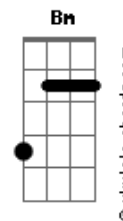

# Joan Jett & the Blackhearts - Don't Surrender

tom:

Intro: D G D G

A  
I can see the sadness in your eyes  
Gbm D  
Hard knocks an' hurt are hard to hide  
A E  
It can be a long an' lonely ride  
D  
But it makes ya strong an strong inside  
A  
When you're down an' out the streets get rough  
Gbm D  
You need love but ya just don't enough  
A E  
An' ya feel like no one's on your side

G A Bm G  
When you wanna throw it all away an' you've had it

D  
Don't surrender  
G  
Don't surrender  
D  
'Cause the fight inside your heart's  
A G  
Your best defender  
D  
Don't surrender

A  
Ya try so hard but ya feel just like a clown  
Gbm D  
An' there ain't enough luck to go around  
A E  
All your dreams they crash right to the ground  
D  
You wanna get right outta town

## Acordes

G A Bm G  
Sometimes life seems like a war an' you're surrounded

D  
Don't surrender  
G  
Don't surrender  
D  
'Cause the fight inside your heart's  
A G  
Your best defender  
D  
Don't surrender  
G  
Don't give up when ya know you're right  
D  
When you're feelin' all alone just remember A G  
D  
Don't surrender

[Solo] D G  
D A G  
D G  
D A  
G A Bm G

D G  
Don't surrender  
D  
'Cause the fight inside your heart's  
A G  
Your best defender  
D  
Don't surrender  
G  
Don't give up  
D  
When you're feelin' all alone