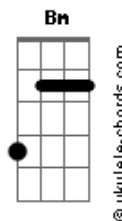

Joan Jett & the Blackhearts - Don't Surrender

tom:

Intro: D G D G

A
I can see the sadness in your eyes
Gbm D
Hard knocks an' hurt are hard to hide
A E
It can be a long an' lonely ride
D
But it makes ya strong an strong inside
A
When you're down an' out the streets get rough
Gbm D
You need love but ya just don't enough
A E
An' ya feel like no one's on your side

G A Bm G
When you wanna throw it all away an' you've had it

D
Don't surrender
G
Don't surrender
D
'Cause the fight inside your heart's
A G
Your best defender
D
Don't surrender

A
Ya try so hard but ya feel just like a clown
Gbm D
An' there ain't enough luck to go around
A E
All your dreams they crash right to the ground
D
You wanna get right outta town

A
You can say: "What the hell? I've given up
Gbm D
Lay down to die" but it's just a bluff
A E
'Cause ya know there's no place left to hide

Acordes

G A Bm G
Sometimes life seems like a war an' you're surrounded

[Solo] D G
D A G
D G
D A
G A Bm G

D G
Don't surrender
D
'Cause the fight inside your heart's
A G
Your best defender
D
Don't surrender
G
Don't give up
D
When you're feelin' all alone

(A G)

D
Don't surrender
G
Don't surrender
D G
Don't surrender