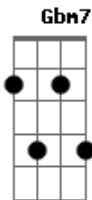

© ukulele-chords.com