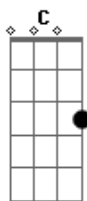

D F2 Bb C F G D D

VERSE1.

If you listening, whohohohoho

F2 D
Sing it back, whohohohoho

F2 D
String from your tether unwinds, whoho, whoho

F2 D
Up and outward but only to bind, whoho, whoho

CHORUS1

Bb C D (guitar1 plays: D E)

I was spinning free, whohohohohoho
with a little sweet and simple numbing me

VERSE2

F2 D
Are you listening, whohohohohoho

F2 D
Sing it back, whohohohoho

F2 D

So tell me what do I need, whoho, whoho
When the words lose their meaning, whoho, whoho

CHORUS2

Bb C D (guitar1 plays: D E)
Is was spinning free, whohohohohoho

Bb C F F(10x PM)
with a little sweet and simple numbing me
Bb C D (guitar1 plays: D E)

Stumble until your crawl, whohohohohoho

Bb C F
Sinking into sweet uncertainty

BRIDGE (play 2x, 2nd time with 'Ahahahaha')

G
Oeh hoe hoe hoeoe

Bb F
Oeh hoe hoe hoeoe

G
Oeh hoe hoe hoeoe

Bb F
Oeh hoe hoe hoeoe

VERSE3 (background: 'are you listening')

F2
Are you listening, are you listening

F G D
If you listening, whohohohohoho

F G D
Sing it back, whohohohoho

F G D
I'm still running away, whoho, whoho

F G D D(PM 10x)
I won't play your hide and seek game, whoho, whoho

CHORUS3

Bb C D (guitar1 plays: D E)
I was spinning free, whohohohohoho

Bb C F
with a little sweet and simple numbing me
Bb C guitar1 plays: D E

Bb C F
What a dizzy dance, whohohohohoho
this sweetness will not be concerned with me

OUTRO (background: 'ohohohoho')

Bb C F
Yeah, this sweetness will not be concerned with me

Bb C F
Yeah, this sweetness will not be concerned with me

Acordes