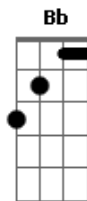

© ukulele-chords.com