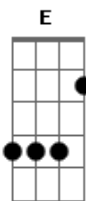

Jimmy Eat World - Sweetness

Tom: C

Instrument: 6 String Guitar

Guitar 1= dropped D- tuning
Guitar 2= standard tuning

I saw this tab a couple of days ago, so this is (almost) 100% right!

The distorted parts in this song are playing by both guitars. I'm not sure about the clean parts. Check it out by yourself.

ATTENTION!!!!!!!

At the CHORUS guitar2 plays D and guitar1 plays a D and an E (listen to the song and you know what I mean).

(..)= Note not necessary to play

PM= Palm muted.

GUITAR1

CHORDS DROPPED D- TUNING

CHORUS3

Bb C D (guitar1 plays: D E)
I was spinning free, whohohohohoho

Bb C F
with a little sweet and simple numbing me
Bb C guitar1 plays: D E

Bb C F
What a dizzy dance, whohohohohoho
this sweetness will not be concerned with me

OUTRO (background: 'ohohohoho')

Bb C F
Yeah, this sweetness will not be concerned with me

Bb C F
Yeah, this sweetness will not be concerned with me

Acordes

© ukulele-chords.com

© ukulele-chords.com

© ukulele-chords.com