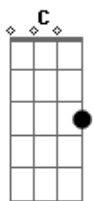

D F2 Bb C F G D D

VERSE1.

If you listening, whohohohoho

F2 D
Sing it back, whohohohoho

F2 D
String from your tether unwinds, whoho, whoho

F2 D
Up and outward but only to bind, whoho, whoho

CHORUS1

Bb C D (guitar1 plays: D E)

I was spinning free, whohohohohoho
with a little sweet and simple numbing me

VERSE2

F2 D
Are you listening, whohohohohoho

F2 D
Sing it back, whohohohoho

F2 D

So tell me what do I need, whoho, whoho

F2 D
When the words lose their meaning, whoho, whoho

CHORUS2

Bb C D (guitar1 plays: D E)
Is was spinning free, whohohohohoho

Bb C F F(10x PM)
with a little sweet and simple numbing me

Bb C D (guitar1 plays: D E)

Stumble until your crawl, whohohohohoho

Bb C F
Sinking into sweet uncertainty

BRIDGE (play 2x, 2nd time with 'Ahahahaha')

G
Oeh hoe hoe hoeoe

Bb F
Oeh hoe hoe hoeoe

G
Oeh hoe hoe hoeoe

Bb F
Oeh hoe hoe hoeoe

VERSE3 (background: 'are you listening')

F2
Are you listening, are you listening

F G D
If you listening, whohohohohoho

F G D
Sing it back, whohohohoho

F G D
I'm still running away, whoho, whoho

F G D D(PM 10x)
I won't play your hide and seek game, whoho, whoho

CHORUS3

Bb C D (guitar1 plays: D E)
I was spinning free, whohohohohoho

Bb C F
with a little sweet and simple numbing me

Bb C guitar1 plays: D E
What a dizzy dance, whohohohohoho

Bb C F
this sweetness will not be concerned with me

OUTRO (background: 'ohohohoho')

Bb C F
Yeah, this sweetness will not be concerned with me

Bb C F
Yeah, this sweetness will not be concerned with me

Acordes

© ukulele-chords.com