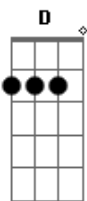

© ukulele-chords.com