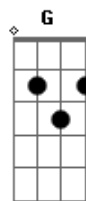

Jimmy Eat World - Sweetness

Tom: C

Instrument: 6 String Guitar

Guitar 1= dropped D- tuning
Guitar 2= standard tuning

I saw this tab a couple of days ago, so this is (almost) 100% right!

The distorted parts in this song are playing by both guitars. I'm not sure about the clean parts. Check it out by yourself.

ATTENTION!!!!!!!

At the CHORUS guitar2 plays D and guitar1 plays a D and an E (listen to the song and you know what I mean).

(..)= Note not necessary to play

PM= Palm muted.

GUITAR1

CHORDS DROPPED D- TUNING

OUTRO (background: 'ohohohoho')

Bb C F
Yeah, this sweetness will not be concerned with me

Bb C F
Yeah, this sweetness will not be concerned with me

Acordes

© ukulele-chords.com

© ukulele-chords.com

© ukulele-chords.com