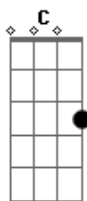

D F2 Bb C F G D D

VERSE1.

If you listening, whohohohohoho

F2 D
Sing it back, whohohohoho

F2 D
String from your tether unwinds, whoho, whoho

F2 D
Up and outward but only to bind, whoho, whoho

CHORUS1

Bb C D (guitar1 plays: D E)

I was spinning free, whohohohohoho
with a little sweet and simple numbing me

VERSE2

F2 D
Are you listening, whohohohohoho

F2 D
Sing it back, whohohohoho

F2 D

So tell me what do I need, whoho, whoho
When the words lose their meaning, whoho, whoho

CHORUS2

Bb C D (guitar1 plays: D E)
Is was spinning free, whohohohohoho

Bb C F F(10x PM)
with a little sweet and simple numbing me
Bb C D (guitar1 plays: D

E)
Stumble until your crawl, whohohohohoho

Bb C F
Sinking into sweet uncertainty

BRIDGE (play 2x, 2nd time with 'Ahahahaha')

G
Oeh hoe hoe hoeoe

Bb F
Oeh hoe hoe hoeoe

G
Oeh hoe hoe hoeoe

Bb F
Oeh hoe hoe hoeoe

VERSE3 (background: 'are you listening')

F2
Are you listening, are you listening

F G D
If you listening, whohohohohoho

F G D
Sing it back, whohohohoho

F G D
I'm still running away, whoho, whoho

F G D
I won't play your hide and seek game, whoho, whoho D(PM 10x)

CHORUS3

Bb C D (guitar1 plays: D E)
I was spinning free, whohohohohoho

Bb C F
with a little sweet and simple numbing me
Bb C guitar1 plays: D E

Bb C F
What a dizzy dance, whohohohohoho
this sweetness will not be concerned with me

OUTRO (background: 'ohohohoho')

Bb C F
Yeah, this sweetness will not be concerned with me

Bb C F
Yeah, this sweetness will not be concerned with me

Acordes