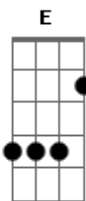

© ukulele-chords.com