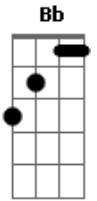

© ukulele-chords.com