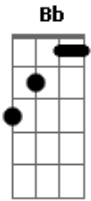

© ukulele-chords.com