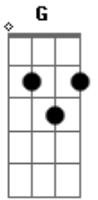

© ukulele-chords.com