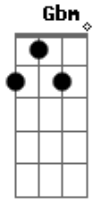

© ukulele-chords.com