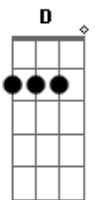

Tom: D

Afinação Padrão (E A D G B E)
Guitarras 1 e 4 - braçadeira na 4ª casa
Intro: Guitarra 1 (acoustica)

Verso:
Guitarra 1

Refrão:
Guitarra 1

Guitarra 2

Guitarra 3

Interlude:
Guitarra 1

Guitarra 3 (arranjo de piano para guitarra)

Ponte:
Guitarra 1

Guitarra solo:
Guitarra 1

Guitarra 4

Strutura Letras
Intro: Verso

there's no one in town I know
you gave us some place to go
i never said thank you for that
i thought I might get one more chance

what would you think of me now
so lucky, so strong, so proud?
i never said thank you for that
now I'll never have a chance

Refrão

may angels lead you in
hear you me my friends
on sleepless roads the sleepless go
may angels lead you in

Interlude

Verso

so what would you think of me now
so lucky, so strong, so proud?
i never said thank you for that
now I'll never have a chance

Refrão

may angels lead you in
hear you me my friends
on sleepless roads the sleepless go
may angels lead you in

Ponte

(may angels lead you in)
may angels lead you in
(may angels lead you in)
may angels lead you in

Solo Guitarra

Verso

and if you were with me tonight
i'd sing to you just one more time
a song for a heart so big
god wouldn't let it live

Refrão

may angels lead you in
hear you me my friends
on sleepless roads the sleepless go
may angels lead you in
may angels lead you in
hear you me my friends
on sleepless roads the sleepless go
may angels lead you in
on sleepless roads the sleepless go
may angels lead you in

Acordes

© ukulele-chords.com