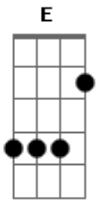

Jimmy Eat World - Hear You Me

Tom: E

(E B Dbm A)

there's no one in town i know
you gave us some place to go
i never said thank you for that
i thought i might get one more chance

(E B Dbm A)

what would you think of me now?
so lucky, so strong, so proud
never said thank you for that
now i'll never have a chance

(E B A)(E B Gbm A)

R|may angels lead you in
E|hear you me my friends
F|on sleepless roads the sleepless go
R|may angels lead you in

(E B Dbm A)

so what would you think of me now?
so lucky, so strong, so proud
i never said thank you for that
now i'll never have a chance

REFRAO

(Dbm B A)

4 X |may angels lead you in
(E B A)(E B Gbm A)

(E B Dbm A)

and if you were with me tonight
i'd sing to you just one more time
a song for a heart so big
God wouldn't let it live

2 X REFRAO

on sleepless roads the sleepless go
may angels lead you in

E XX2454

B X24452

Dbm X4X652

A X02220

no refrão:

E 022100

A X02200

B X24400

Gbm 244200

Acordes

© ukulele-chords.com