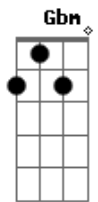

© ukulele-chords.com

REFRAO

(Dbm B A)

4 X |may angels lead you in
(E B A)(E B Gbm A)

(E B Dbm A)

and if you were with me tonight
i'd sing to you just one more time
a song for a heart so big
God wouldn't let it live

2 X REFRAO

on sleepless roads the sleepless go
may angels lead you in

E XX2454

B X24452

Dbm X4X652

A X02220

no refrão:

E 022100

A X02200

B X24400

Gbm 244200