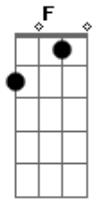

Jimmy Eat World - Get Right

Tom: F

[Verse 1]

D F Bb Em
Hands will take their place
D F Bb Em
Far from intentions made
D F Bb Em
Disguised as patience, time gets wasted
D F Bb Em
Now is for the now, so get loud

[Chorus]

D F Bb Em
I'm, I'm destination addicted
D F Bb Em
I just gotta be some place else
D F Bb Em
Never good time, never feel the space to get it right
Em
Get right

[Verse 2]

D F Bb Em
Hands will find their way
D F Bb Em
To eyes inches from my face
D F Bb Em
My heart gets beating, I drink freely
D F Bb Em
How to hold it down, hold it down?

[Chorus]

D F Bb Em
I'm, I'm destination addicted

D F Bb Em
I just gotta be some place else
D F Bb Em
Never good time, never feel the space to get it right
Em
Get right

[BRIDGE]

Changes to: D-F-Bb-C

D F
Okay, okay, enough
Bb C
Let me explain
D F
Okay, okay, enough
Bb C
Get on with it
D F
Maybe if I stand up straight
Bb C
One small thing I can change
D F
Maybe if I, maybe If I, maybe I'm...

Outro Muted but Struck Throughout Quietly

D F Bb Em
I'm, I'm destination addicted
D F Bb Em
I just gotta be some place else
D F Bb Em
Never good time, never feel the space to get it right
Em
Get right

Acordes

© ukulele-chords.com