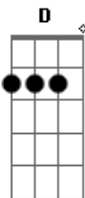

Jimmy Eat World - Get Right

Tom: F

[Verse 1]

D F Bb Em
Hands will take their place
D F Bb Em
Far from intentions made
D F Bb Em
Disguised as patience, time gets wasted
D F Bb Em
Now is for the now, so get loud

[Chorus]

D F Bb Em
I'm, I'm destination addicted
D F Bb Em
I just gotta be some place else
D F Bb Em
Never good time, never feel the space to get it right
Em
Get right

[Verse 2]

D F Bb Em
Hands will find their way
D F Bb Em
To eyes inches from my face
D F Bb Em
My heart gets beating, I drink freely
D F Bb Em
How to hold it down, hold it down?

[Chorus]

D F Bb Em
I'm, I'm destination addicted

D F Bb Em
I just gotta be some place else
D F Bb Em
Never good time, never feel the space to get it right
Em
Get right

[BRIDGE]

Changes to: D-F-Bb-C

D F
Okay, okay, enough
Bb C
Let me explain
D F
Okay, okay, enough
Bb C
Get on with it
D F
Maybe if I stand up straight
Bb C
One small thing I can change
D F
Maybe if I, maybe If I, maybe I'm...

Outro Muted but Struck Throughout Quietly

D F Bb Em
I'm, I'm destination addicted
D F Bb Em
I just gotta be some place else
D F Bb Em
Never good time, never feel the space to get it right
Em
Get right

Acordes

© ukulele-chords.com

© ukulele-chords.com

© ukulele-chords.com

© ukulele-chords.com

© ukulele-chords.com