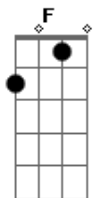

Jimmy Eat World - Get Right

Tom: F

[Verse 1]

D F Bb Em
Hands will take their place
D F Bb Em
Far from intentions made
D F Bb Em
Disguised as patience, time gets wasted
D F Bb Em
Now is for the now, so get loud

[Chorus]

D F Bb Em
I'm, I'm destination addicted
D F Bb Em
I just gotta be some place else
D F Bb Em
Never good time, never feel the space to get it right
Em
Get right

[Verse 2]

D F Bb Em
Hands will find their way
D F Bb Em
To eyes inches from my face
D F Bb Em
My heart gets beating, I drink freely
D F Bb Em
How to hold it down, hold it down?

[Chorus]

D F Bb Em
I'm, I'm destination addicted

D F Bb Em
I just gotta be some place else
D F Bb Em
Never good time, never feel the space to get it right
Em
Get right

[BRIDGE]

Changes to: D-F-Bb-C

D F
Okay, okay, enough
Bb C
Let me explain
D F
Okay, okay, enough
Bb C
Get on with it
D F
Maybe if I stand up straight
Bb C
One small thing I can change
D F
Maybe if I, maybe If I, maybe I'm...

Outro Muted but Struck Throughout Quietly

D F Bb Em
I'm, I'm destination addicted
D F Bb Em
I just gotta be some place else
D F Bb Em
Never good time, never feel the space to get it right
Em
Get right

Acordes

© ukulele-chords.com