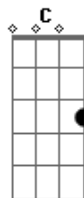

© ukulele-chords.com