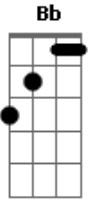

© ukulele-chords.com