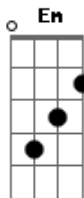

© ukulele-chords.com