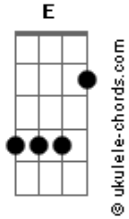

Jimmy Eat World - Concept

Album: (Unreleased)
Tabbed by: Kmilongo
Tuning: Standard 4-string (GDAE)

NOTE: This song does NOT have a bass line.
This tab is an idea of the notes that the bass should play.
Use it for your personal joy =)
Intro: /Verse (Bass starts at 0:02)

```
G|-----|
D|-----|
A|-----3~-5~-|
E|3~-2~-0~-0~-3~-3~| (x3)
```

Chorus (0:58)

```
G|-----|
D|-----|
A|2320~-5~-|
E|-----3~-2~-0~-|
```

```
G|-----|
D|-----|
A|0~-5~-|
E|-----3~-2~-0~-|
```

After Chorus (1:18)

```
G|-----|
```

Acordes

```
D|-----|
A|0~-3~-5~-|
E|-----|
```

Verse (1:27)

```
G|-----|
D|-----|
A|-----3~-5~-|
E|3~-2~-0~-0~-3~-3~| (x2)
```

Chorus (2:05)

```
G|-----|
D|-----|
A|320~-5~-|
E|-----3~-2~-0~-|
```

```
G|-----|
D|-----|
A|0~-5~-|
E|-----3~-2~-0~-| (x3)
```

Final (2:43)

```
G|-----|
D|-----|
A|0~-3~-5~-|
E|-----3~-|
```