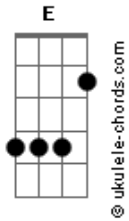

Jimmy Eat World - Concept

Album: (Unreleased)
Tabbed by: Kmilongo
Tuning: Standard 4-string (GDAE)

NOTE: This song does NOT have a bass line.
This tab is an idea of the notes that the bass should play.
Use it for your personal joy =)

Intro: /Verse (Bass starts at 0:02)

```
G|-----|
D|-----|
A|-----3~-5~-|
E|3~-2~-0~-0~-3~-3~| (x3)
```

Chorus (0:58)

```
G|-----|
D|-----|
A|2320~-5~-|
E|-----3~-2~-0~-|
```

```
G|-----|
D|-----|
A|0~-5~-|
E|-----3~-2~-0~-|
```

After Chorus (1:18)

```
G|-----|
```

Acordes

```
D|-----|
A|0~-3~-5~-|
E|-----|
```

Verse (1:27)

```
G|-----|
D|-----|
A|-----3~-5~-|
E|3~-2~-0~-0~-3~-3~| (x2)
```

Chorus (2:05)

```
G|-----|
D|-----|
A|320~-5~-|
E|-----3~-2~-0~-|
```

```
G|-----|
D|-----|
A|0~-5~-|
E|-----3~-2~-0~-| (x3)
```

Final (2:43)

```
G|-----|
D|-----|
A|0~-3~-5~-|
E|-----3~-|
```