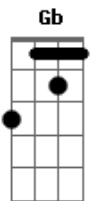

© ukulele-chords.com