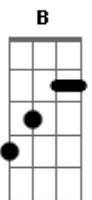

© ukulele-chords.com