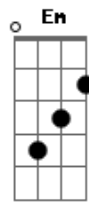

© ukulele-chords.com