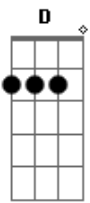

© ukulele-chords.com