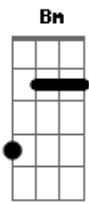

© ukulele-chords.com