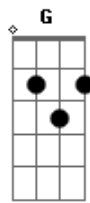

© ukulele-chords.com