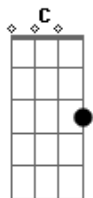

© ukulele-chords.com

© ukulele-chords.com