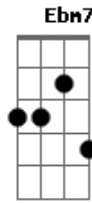

© ukulele-chords.com