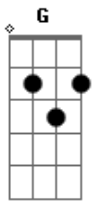

© ukulele-chords.com