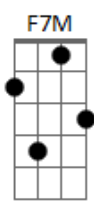

© ukulele-chords.com