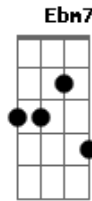

© ukulele-chords.com