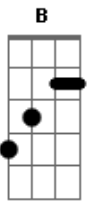

© ukulele-chords.com