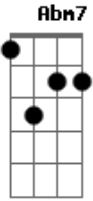

© ukulele-chords.com