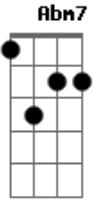

© ukulele-chords.com