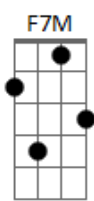

© ukulele-chords.com