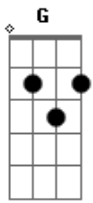

© ukulele-chords.com