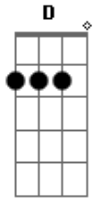

Jimi Hendrix - Are You Experienced

Tom: **D**

A Afinação é normal : [E,A,D,G,B,e]

Verse: (2x)

Chorus:

Solo:

Guitar one plays these riffs

Guitar two

Outro:

Acordes

© ukulele-chords.com