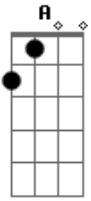

© ukulele-chords.com