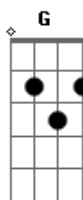

Jimi Hendrix - A Merman I Should Turn To Be

Tom: **D**

Tune 1/2 step down (for the real album version).

way from the lands so battered and torn...

for-

for-....

Amsus2

ever.....

Verse:

live but the war is here to stay

So my love Catherina and me decide to

take our last walk thru the noise to the sea

The rest:

Just repeat the above verse again, using arpeggios and "Hendresque" variations (i.e., hammer-ons, slides, pull-offs). Then he uses chords for the rest of the song...they are...

D A C G D A C G D A C G

That is it pretty much, the solo is tough, haven't gotten that far yet.

Acordes

© ukulele-chords.com

© ukulele-chords.com

© ukulele-chords.com

© ukulele-chords.com