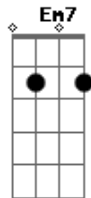

© ukulele-chords.com