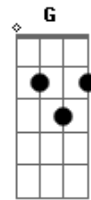

© ukulele-chords.com