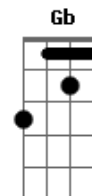

© ukulele-chords.com