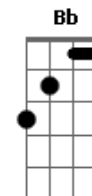

© ukulele-chords.com