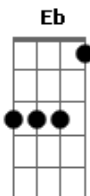

[Refrão]

A E Gbm Dbm
 I won't let you down
 Abm B Gb Gb E
 Won't let you down again

A E Gbm Dbm
 I won't let you down
 Abm B Gb Gb E
 Won't let you down again

A E Gbm Dbm
 I won't let you down
 Abm B Gb Gb E
 Won't let you down again

(A E A A A)

[Segunda Parte]

E A
 You say our love is running one way
 E A A A
 Coming from your side

E A
 No help from me to see it through

Acordes

© ukulele-chords.com

© ukulele-chords.com

© ukulele-chords.com