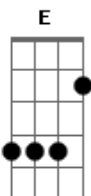

Jim Diamond - I Won't Let You Down

tom:

Afinação: Eb Ab Db Gb Bb Eb

Capostrate na 1ª casa

Intro: A E Gbm Dbm
 Abm B Gb Gb E
 A E Gbm Dbm
 Abm B A E A

[Primeira Parte]

E A
 You ask me if I'm happy here
 E A A A
 No doubt about it

[Refrão]

A E Gbm Dbm
 I won't let you down
 Abm B Gb Gb E
 Won't let you down again

A E Gbm Dbm
 I won't let you down
 Abm B Gb Gb E
 Won't let you down again

A E Gbm Dbm
 I won't let you down
 Abm B Gb Gb E
 Won't let you down again

(A E A A A)

[Segunda Parte]

E A
 You say our love is running one way
 E A A A
 Coming from your side

E A
 No help from me to see it through

Acordes

© ukulele-chords.com

© ukulele-chords.com

© ukulele-chords.com

E A
 Don't help me dig deeper my grave
 E A A A
 Woman
 [Ponte]

E A A A Aadd9 A
 Don't let me out of here
 E A A A Aadd9 A E
 Don't let me out of here

[Refrão]

A E Gbm Dbm
 I won't let you down
 Abm B Gb Gb E
 Won't let you down again