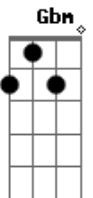

© ukulele-chords.com