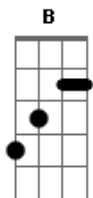

© ukulele-chords.com