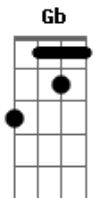

© ukulele-chords.com