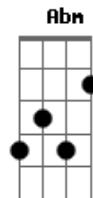

Jim Diamond - I Won't Let You Down

Tom: E

Intro: A A Gbm Dbm Abm B Gb E
 E A
 E A

E A
 You ask me if I'm happy here

E A
 No doubt about it

E A
 You ask me if my love is clear

E A
 Want me to shout it

E A E A
 Gave you the best years of my life, woman

E A E A A A

E A
 I know I failed to treat you right, woman

E A E
 Don't let me out of here

E A E
 Don't let me out of here

A A Gbm Dbm Abm B Gb E

I won't let you down, won't let you down again

A A Gbm Dbm Abm B Gb E

I won't let you down, won't let you down again
 A A Gbm Dbm Abm B Gb E
 I won't let you down, won't let you down again

(E A)
 (E A)

E A
 You say our love is running one way

E A
 Coming from your side

E A
 No help from me to see it through

E A E
 Don't let me out of here

Acordes

© ukulele-chords.com

© ukulele-chords.com

© ukulele-chords.com

© ukulele-chords.com

© ukulele-chords.com

© ukulele-chords.com