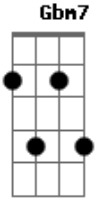

Jim Diamond - I Won't Let You Down

Tom: E
Intro: A A Gbm7 Dbm Abm B Gb E
E A
E A

E A
You ask me if I'm happy here
E A
No doubt about it
E A
You ask me if my love is clear
E A
Want me to shout it
E A E A
Gave you the best years of my life, woman
E A E A A A
I know I failed to treat you right, woman
E A
Don't let me out of here
E A E
Don't let me out of here
A A Gbm7 Dbm Abm B Gb E
I won't let you down, won't let you down again
A A Gbm7 Dbm Abm B Gb E

I won't let you down, won't let you down again
A A Gbm7 Dbm Abm B Gb E
I won't let you down, won't let you down again
(E A)
(E A)

E A
You say our love is running one way
E A
Coming from your side
E A
No help from me to see it through
E A
To beat the high tide
E A E A A A
Take me and chain me if you please, woman
E A E A A A
Don't help me dig deeper my grave, woman
E A
Don't let me out of here
E A E
Don't let me out of here

Acordes

© ukulele-chords.com

© ukulele-chords.com

© ukulele-chords.com

© ukulele-chords.com

© ukulele-chords.com

© ukulele-chords.com

© ukulele-chords.com