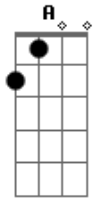

Jim Diamond - I Won't Let You Down

Tom: E
Intro: A A Gbm7 Dbm Abm B Gb E
E A
E A

E A
You ask me if I'm happy here
E A
No doubt about it
E A
You ask me if my love is clear
E A
Want me to shout it
E A E A
Gave you the best years of my life, woman
E A E A A A
I know I failed to treat you right, woman
E A
Don't let me out of here
E A E
Don't let me out of here
A A Gbm7 Dbm Abm B Gb E
I won't let you down, won't let you down again
A A Gbm7 Dbm Abm B Gb E

I won't let you down, won't let you down again
A A Gbm7 Dbm Abm B Gb E
I won't let you down, won't let you down again
(E A)
(E A)

E A
You say our love is running one way
E A
Coming from your side
E A
No help from me to see it through
E A
To beat the high tide
E A E A A A
Take me and chain me if you please, woman
E A E A A A
Don't help me dig deeper my grave, woman
E A
Don't let me out of here
E A E
Don't let me out of here

Acordes

© ukulele-chords.com