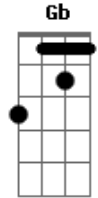

© ukulele-chords.com