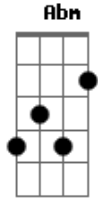

© ukulele-chords.com