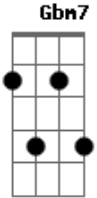

Jim Diamond - I Won't Let You Down

Tom: E
Intro: A A Gbm7 Dbm Abm B Gb E
E A
E A

E A
You ask me if I'm happy here
E A
No doubt about it
E A
You ask me if my love is clear
E A
Want me to shout it
E A E A
Gave you the best years of my life, woman
E A E A A A
I know I failed to treat you right, woman
E A
Don't let me out of here
E A E
Don't let me out of here
A A Gbm7 Dbm Abm B Gb E
I won't let you down, won't let you down again
A A Gbm7 Dbm Abm B Gb E

I won't let you down, won't let you down again
A A Gbm7 Dbm Abm B Gb E
I won't let you down, won't let you down again

(E A)
(E A)

E A
You say our love is running one way
E A
Coming from your side
E A
No help from me to see it through
E A
To beat the high tide
E A E A A A
Take me and chain me if you please, woman
E A E A A A
Don't help me dig deeper my grave, woman
E A
Don't let me out of here
E A E
Don't let me out of here

Acordes

© ukulele-chords.com

© ukulele-chords.com

© ukulele-chords.com

© ukulele-chords.com

© ukulele-chords.com

© ukulele-chords.com

© ukulele-chords.com