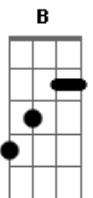

© ukulele-chords.com