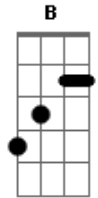

© ukulele-chords.com