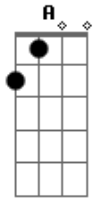

Jim Diamond - I Won't Let You Down

Tom: E
Intro: A A Gbm7 Dbm Abm B Gb E
E A
E A

E A
You ask me if I'm happy here
E A
No doubt about it
E A
You ask me if my love is clear
E A
Want me to shout it
E A E A
Gave you the best years of my life, woman
E A E A A A
I know I failed to treat you right, woman
E A
Don't let me out of here
E A E
Don't let me out of here
A A Gbm7 Dbm Abm B Gb E
I won't let you down, won't let you down again
A A Gbm7 Dbm Abm B Gb E

I won't let you down, won't let you down again
A A Gbm7 Dbm Abm B Gb E
I won't let you down, won't let you down again

(E A)
(E A)

E A
You say our love is running one way
E A
Coming from your side
E A
No help from me to see it through
E A
To beat the high tide
E A E A A A
Take me and chain me if you please, woman
E A E A A A
Don't help me dig deeper my grave, woman
E A
Don't let me out of here
E A E
Don't let me out of here

Acordes

© ukulele-chords.com