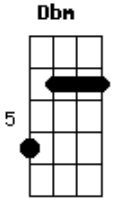

© ukulele-chords.com

© ukulele-chords.com