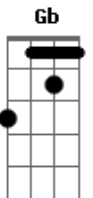

© ukulele-chords.com