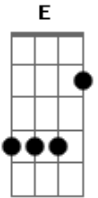

© ukulele-chords.com