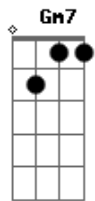

© ukulele-chords.com