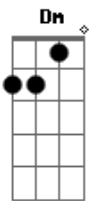

© ukulele-chords.com