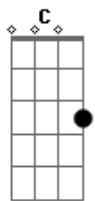

© ukulele-chords.com