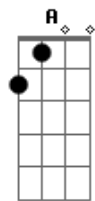

Jim Diamond - I Should Have Known Better

Tom: F

F Bb
And I should have known better
A A7 Dm
To lie with one as beautiful as you.
C Bb
Yeah, I should have known better
A A7 Dm
To take a chance on ever losing you.
Gm7 Gm7
But I thought you'd understand, can you forgive me?
F Bb C F
I saw you walking by the other day.
F Bb C Dm C Bb A
I know that you saw me, you turned away and I was lost.
F Bb C F
You see: I've never loved no one as much as you.
Bb C Dm C Bb
C
I've fooled around but tell me now just who is hurting who?
Bb
And I should have known better
A A7 Dm
To lie with one as beautiful as you.
C Bb
Yeah, I should have known better
A A7 Dm

To take a chance on ever losing you.
Gm7 Gm7
But I thought you'd understand, can you forgive me?

2x:

C
should have known better,
F Bb C F
It's true, I took our love for granted all along.
Bb C Dm C Bb
A
And trying to explain where I went wrong, I just don't know.
F Bb C F
I cry but tears don't seem to help me carry on.
Bb C Dm C Bb
C
Now there is no chance you'll come back home, got too much pride.
Bb
And I should have known better
A A7 Dm
To lie with one as beautiful as you.
C Bb
Yeah, I should have known better
A A7 Dm
To take a chance on ever losing you.
Gm7 Gm7
But I thought you'd understand, can you forgive me?

Acordes