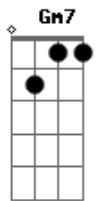

© ukulele-chords.com