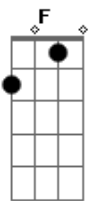

© ukulele-chords.com