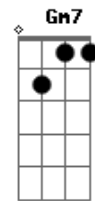

© ukulele-chords.com