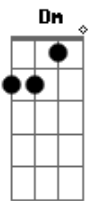

© ukulele-chords.com