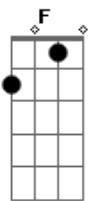

© ukulele-chords.com

© ukulele-chords.com