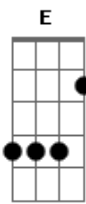

# Jim Croce - Walking Back To Georgia

Tom: A  
Intro: E Gbm D A E  
Mmm...Mmm

E Gbm  
Walkin' back to Georgia  
D A E  
And I hope she will take me back.  
E Gbm  
Nothin' in my pockets,  
D A E  
And all I own is upon my back.  
A7M Abm  
But she's the girl who said she loved me  
D A E  
On that hot dusty Macon road,  
Gbm  
And if she's still around, I'm gonna settle down  
D A E  
With that hard lovin' Georgia girl,  
E Gbm D A E  
Mmm  
I'm walkin' back to Georgia;  
She's the only one who knows  
How it feels when you lose a dream

Because I'm walkin' back to Georgia,  
And I hope she will take me back.  
Nothin' in my pockets  
And all I own is upon my back.  
She's the girl who said she love me  
On that hot, dusty Macon road  
And if she's still around, I'm gonna settle down  
With that hard lovin' Georgia girl.  
Mmm...Mmm