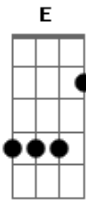

© ukulele-chords.com