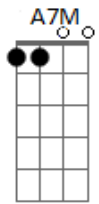

Jim Croce - Walking Back To Georgia

Tom: A
Intro: E Gbm D A E
Mmm...Mmm

E Gbm
Walkin' back to Georgia
D A E
And I hope she will take me back.
E Gbm
Nothin' in my pockets,
D A E
And all I own is upon my back.
A7M Abm
But she's the girl who said she loved me
D A E
On that hot dusty Macon road,
Gbm
And if she's still around, I'm gonna settle down
D A E
With that hard lovin' Georgia girl,
E Gbm D A E
Mmm
I'm walkin' back to Georgia;
She's the only one who knows
How it feels when you lose a dream

And how it feels when you dream alone.
She's the girl who said she love me
On that hot dusty Macon road
And if she's still around, I'm gonna settle down
With that hard lovin' Georgia girl.
Mmm...

Georgia can you hear me callin'?
I'll be home in just a while.
And if I had to I'd be crawlin'
Just to share another mornin' smile.
You're the girl who said you loved me
On that hot dusty long ago,
And if you're still around, I'm gonna settle down
With you, my hard lovin' Georgia girl.
Mmm...

Because I'm walkin' back to Georgia,
And I hope she will take me back.
Nothin' in my pockets
And all I own is upon my back.
She's the girl who said she love me
On that hot, dusty Macon road
And if she's still around, I'm gonna settle down
With that hard lovin' Georgia girl.
Mmm...Mmm

Acordes

© ukulele-chords.com