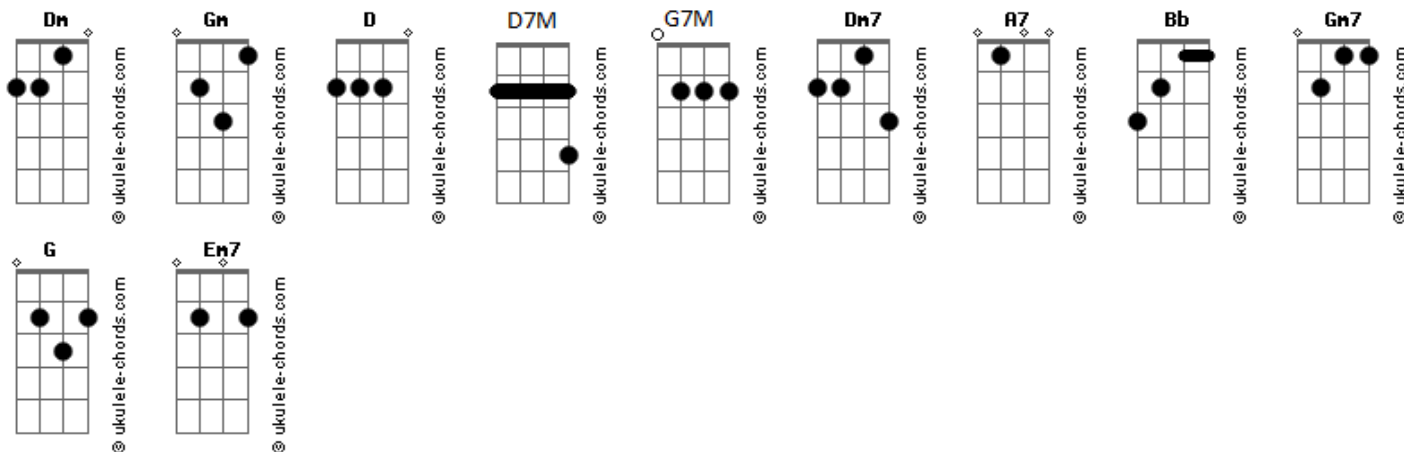

[Refrão]

D **D7M**
 But there never seems to be enough time
D **D** **G** **G7M** **Em7** **A7**
 To do the things you want to do Once you find them
D **D7M**
 I've looked around enough to know
D **D** **G** **G7M** **Em7** **A7**
 That you're the one I want to go through time with

(**Dm** **Dm7** **Dm7**)
 (**Dm** **Gm** **A7**)

[Segunda Parte]

Dm **Dm7** **Dm7** **Dm**
 If I had a box just for wishes

Acordes

Gm **A7**
 And dreams that had never come true
Dm **Dm7** **Bb** **Gm7** **Dm**
 The box would be empty except for the memory
Gm **A7**
 Of how they were answered by you