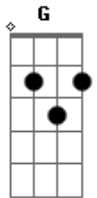

© ukulele-chords.com